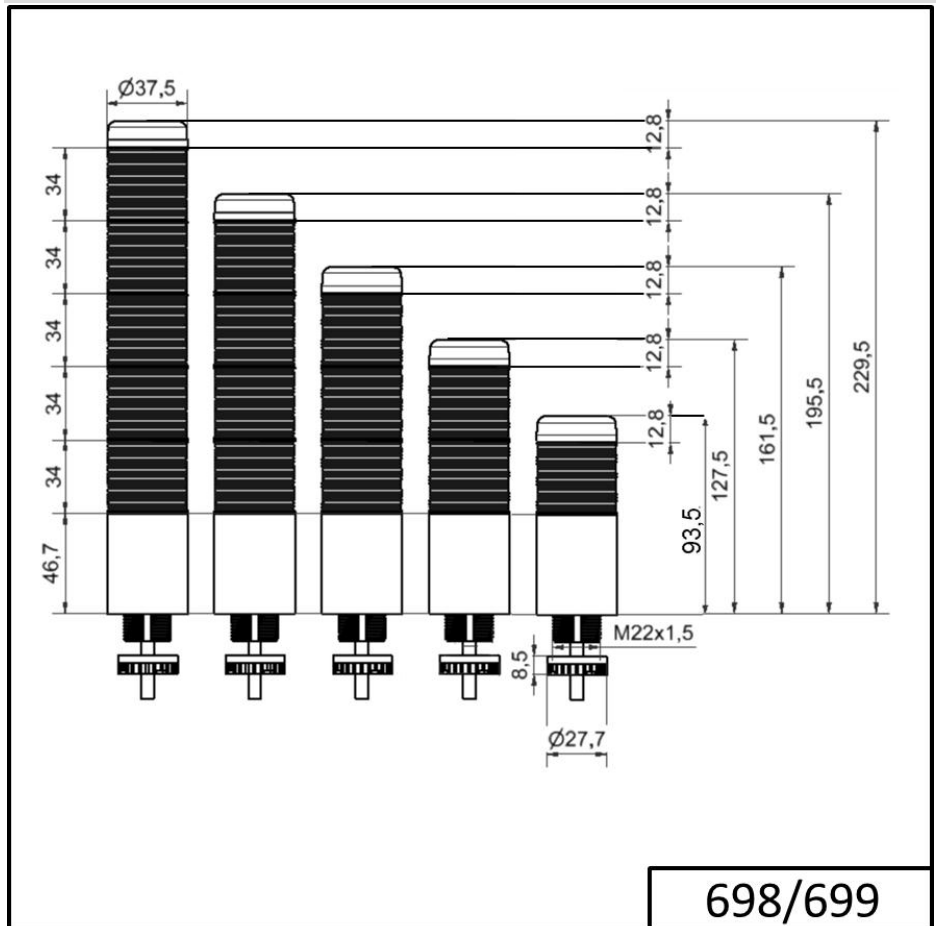

Completely pre-assembled Signal Towers / KOMPAKT 37
K37cl sr cable EM Pulse tone 24VAC/DC CL

Light colour	Green Red White Yellow
Optical signal image	Permanent

ACUSTICAL DATA	
Volume/dB(max) at 1m distance	85,0 dB dB(A)
Acoustic signal image	Pulse tone
Audio frequency	2900 Hz

DRAWING

For additional installation and mounting information, refer to the appropriate user guide at www.werma.com. This printed copy is for information only and is subject to alteration.