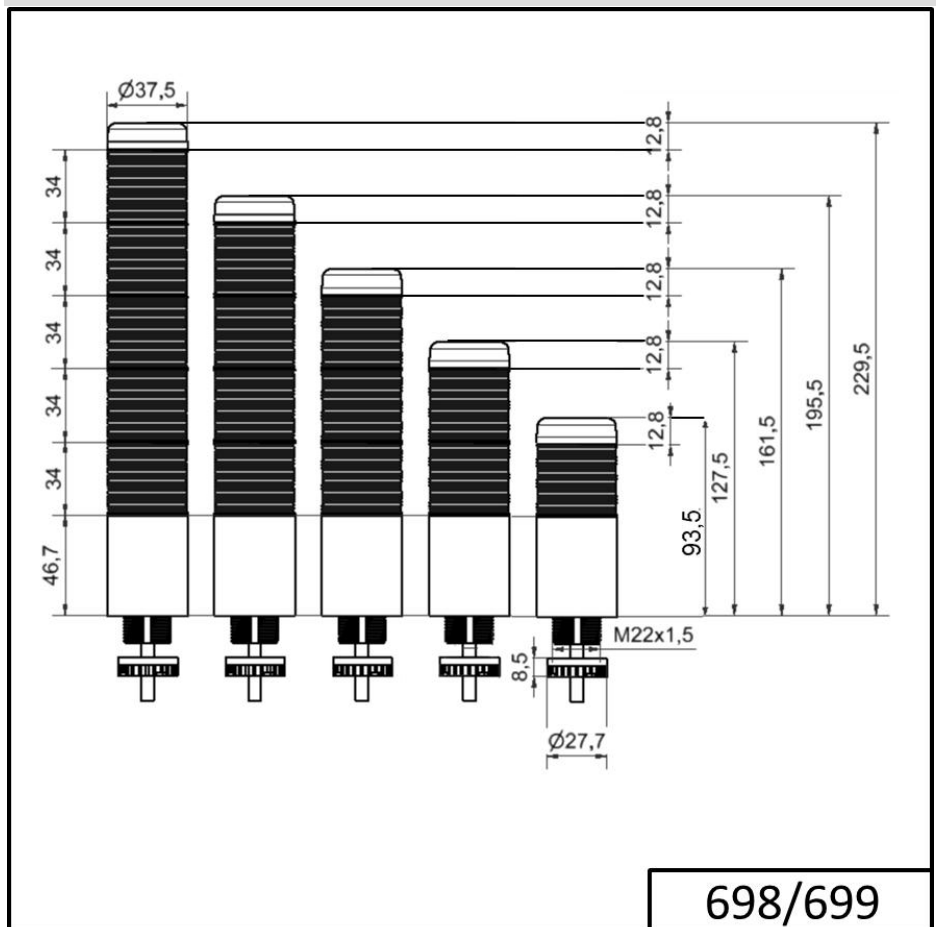

Completely pre-assembled Signal Towers / KOMPAKT 37
K37cl sr cable EM Pulse tone 24VAC/DC GN

Optical signal image	Permanent

ACUSTICAL DATA	
Volume/dB(max) at 1m distance	85,0 dB dB(A)
Acoustic signal image	Pulse tone
Audio frequency	2900 Hz

DRAWING

! For additional installation and mounting information, refer to the appropriate user guide at www.werma.com. This printed copy is for information only and is subject to alteration.