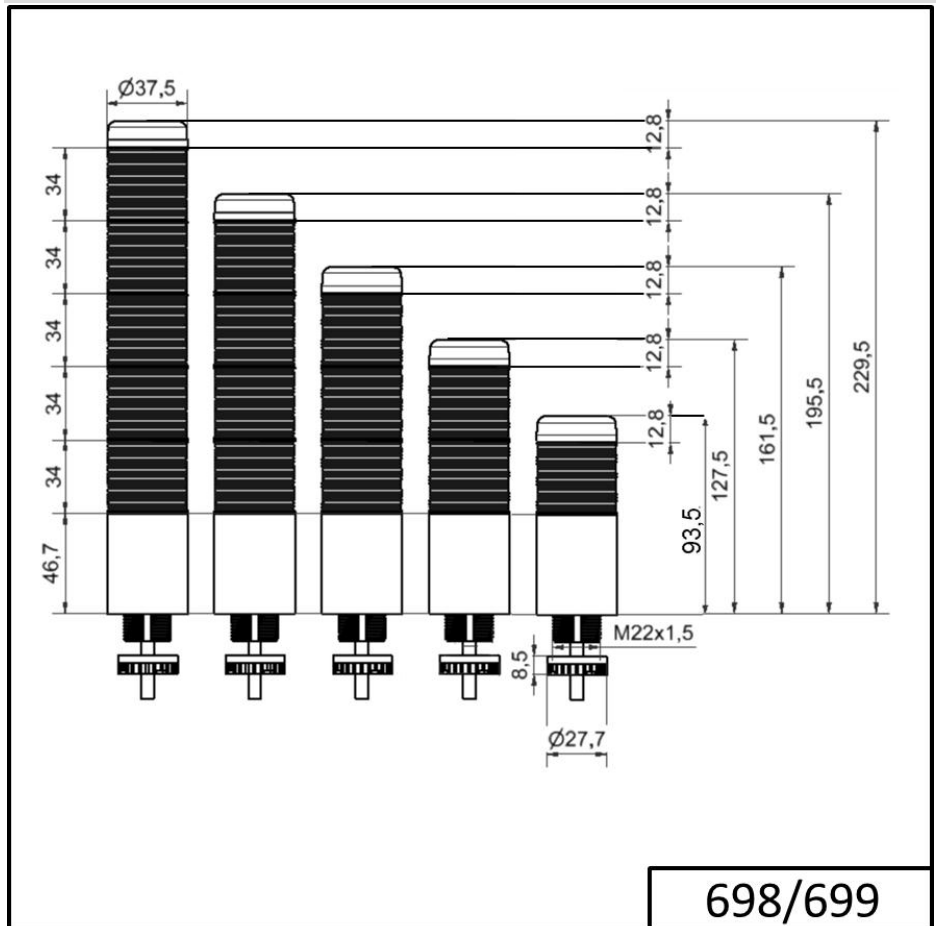

Completely pre-assembled Signal Towers / KOMPAKT 37
K37 cable EM Pulse tone 24VAC/DC CL/GN/Y

Light colour	Green Red White Yellow
Optical signal image	Permanent

ACUSTICAL DATA	
Volume/dB(max) at 1m distance	85,0 dB dB(A)
Acoustic signal image	Pulse tone
Audio frequency	2900 Hz

DRAWING

For additional installation and mounting information, refer to the appropriate user guide at www.werma.com. This printed copy is for information only and is subject to alteration.