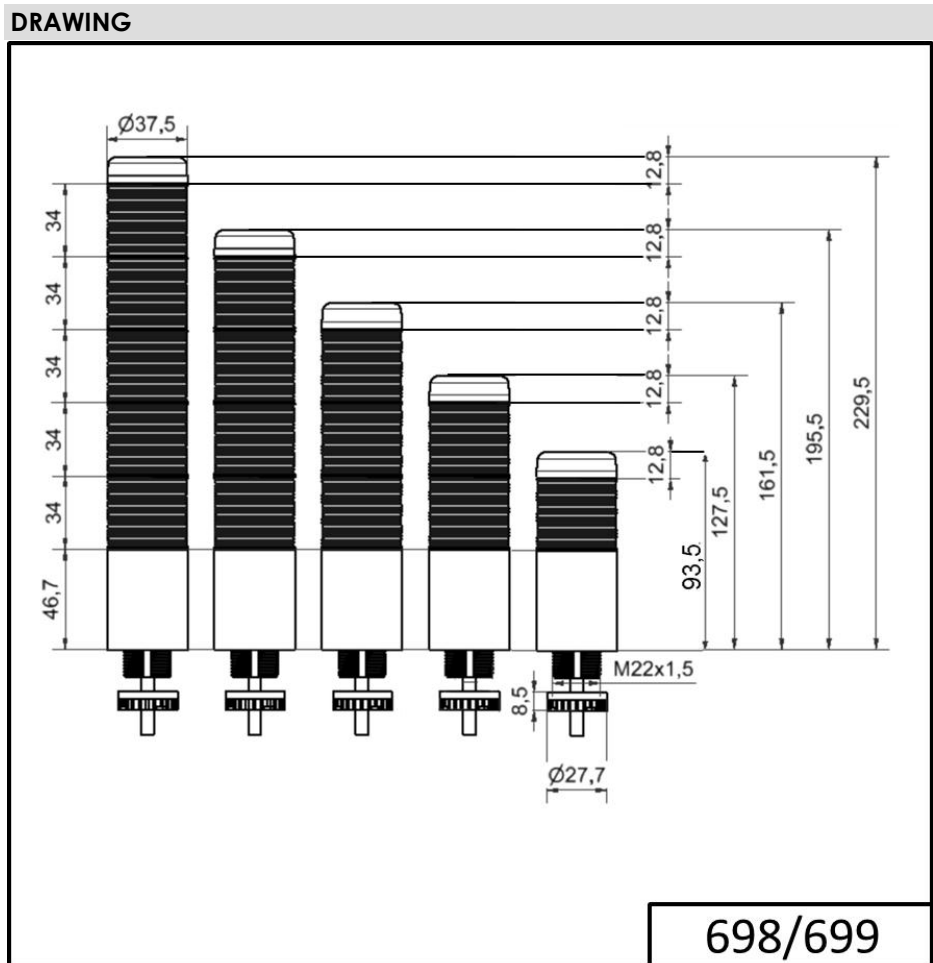

Completely pre-assembled Signal Towers / KOMPAKT 37  
**K37 cable EM Pulse tone 24VAC/DC GN/RD**

Part No.:	699.120.75
Series:	Kompakt 37

MECHANICAL DATA	
Height	141 mm
Diameter	38 mm
Materials	PC
Dome colour	Green Red
Housing colour	Black
Protection category	IP65
Connection	Cable
cross-sectional area maximum	0,34mm <sup>2</sup> / 22AWG
Cable entry	Membrane grommet
Cable entry minimum	d = 1 mm
Cable entry maximum	d = 9 mm
Cable length	2000 mm
Tension relief	Pull-out protection
Type of fixing	Built-in mounting
Service life optical	50,000 h maximum
Acoustic service life	5,000 h minimum
Working temperature minimum	-20°C
Working temperature maximum	+50°C
UL Type Rating	Type 12 Type 4X
Weight with packaging	183 g
Product weight	150 g

OPTICAL DATA	
Light source	LED

For additional installation and mounting information, refer to the appropriate user guide at [www.werma.com](http://www.werma.com). This printed copy is for information only and is subject to alteration.

Completely pre-assembled Signal Towers / KOMPAKT 37  
**K37 cable EM Pulse tone 24VAC/DC GN/RD**

Light colour	Green Red
Optical signal image	Permanent

ACUSTICAL DATA	
Volume/dB(max) at 1m distance	85,0 dB dB(A)
Acoustic signal image	Pulse tone
Audio frequency	2900 Hz