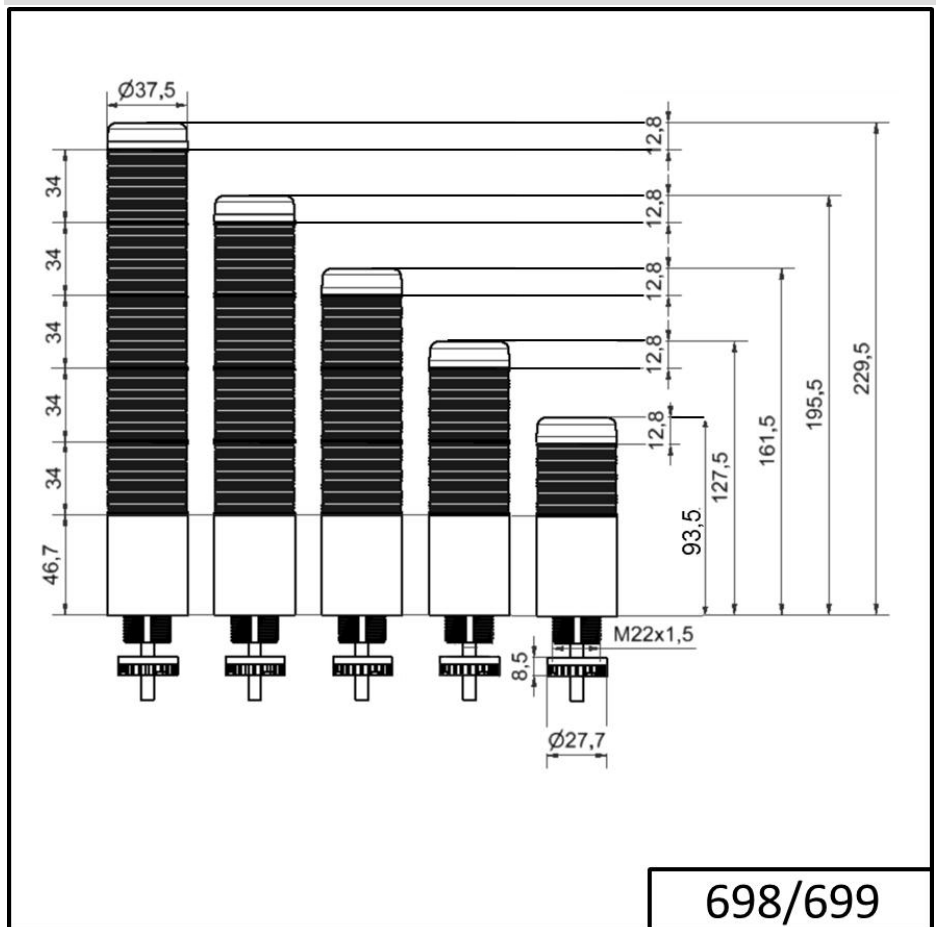

Completely pre-assembled Signal Towers / KOMPAKT 37
K37 cable EM Pulse tone 24VAC/DC GN/YE/R

Light colour	Green Red Yellow
Optical signal image	Permanent

ACUSTICAL DATA	
Volume/dB(max) at 1m distance	85,0 dB dB(A)
Acoustic signal image	Pulse tone
Audio frequency	2900 Hz

DRAWING

! For additional installation and mounting information, refer to the appropriate user guide at www.werma.com. This printed copy is for information only and is subject to alteration.