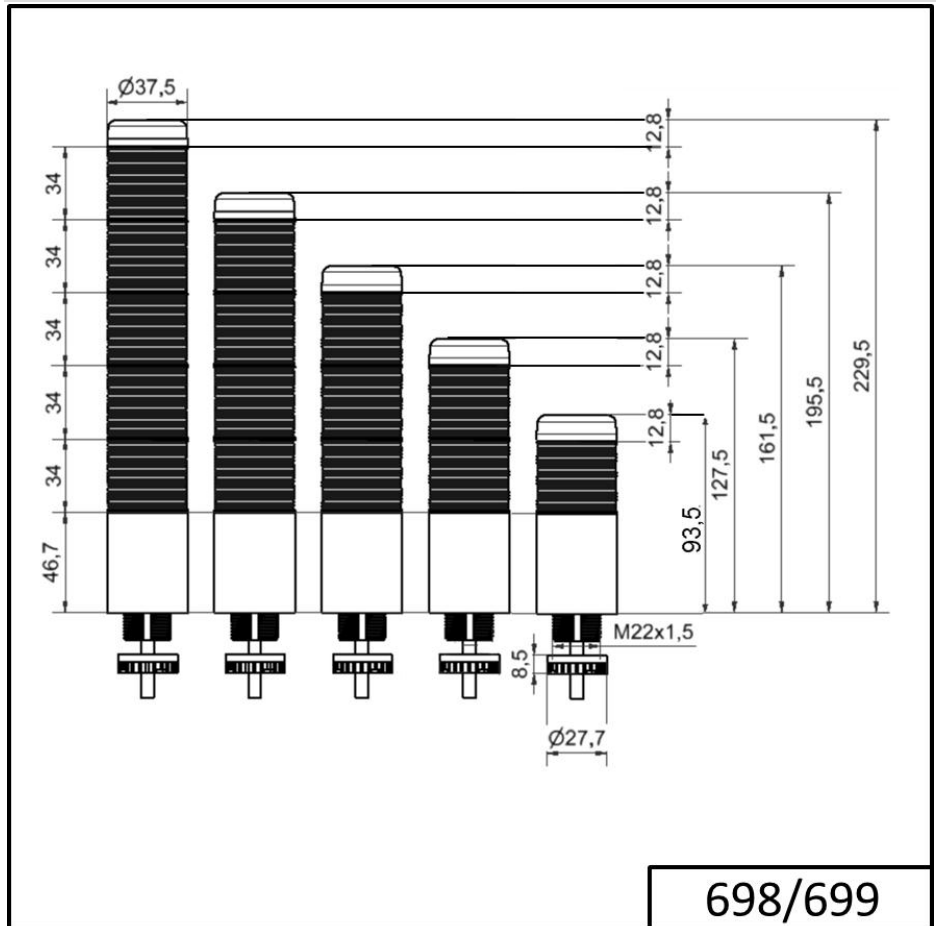

Completely pre-assembled Signal Towers / KOMPAKT 37
K37cl sr plug EM 24VAC/DC BU/GN/YE/RD

Part No.:	698.450.75
Series:	Kompakt 37

MECHANICAL DATA	
Height	209 mm
Diameter	38 mm
Materials	PC
Dome colour	Clear
Housing colour	Silver
Protection category	IP65
Connection	M12 plug 8-pole
Cable entry	Membrane grommet
Cable entry minimum	d = 1 mm
Cable entry maximum	d = 9 mm
Tension relief	Pull-out protection
Type of fixing	Built-in mounting
Service life optical	50,000 h maximum
Working temperature minimum	-20°C
Working temperature maximum	+50°C
UL Type Rating	Type 12 Type 4X
Weight with packaging	153 g
Product weight	101 g

ELECTRICAL DATA	
Operating voltage	24V
Operating voltage type	AC/DC
Operating voltage type	50Hz
Operating voltage tolerance	+/- 10%
Rated operational voltage	24 VDC
Rated operational current	135 mA
Rated inrush current	500 mA
Protection class	Protection class 2
Pollution degree	3 In the connection area: 2

OPTICAL DATA	
Light source	LED
Light colour	Blue Green Red Yellow
Optical signal image	Permanent

! For additional installation and mounting information, refer to the appropriate user guide at www.werma.com. This printed copy is for information only and is subject to alteration.

Completely pre-assembled Signal Towers / KOMPAKT 37
K37cl sr plug EM 24VAC/DC BU/GN/YE/RD

DRAWING

! For additional installation and mounting information, refer to the appropriate user guide at www.werma.com. This printed copy is for information only and is subject to alteration.