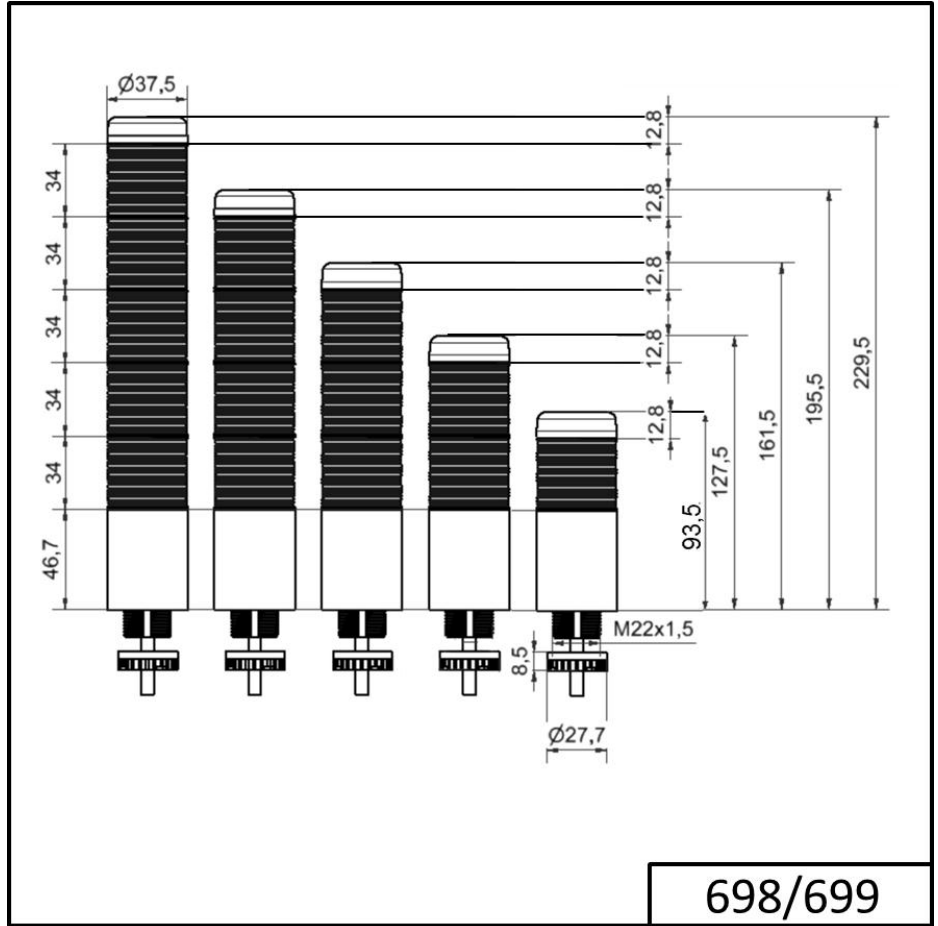

Completely pre-assembled Signal Towers / KOMPAKT 37
K37cl sr plug EM 24VAC/DC CL/GN/YE/RD

Part No.:	698.440.75
Series:	Kompakt 37

MECHANICAL DATA	
Height	209 mm
Diameter	38 mm
Materials	PC
Dome colour	Clear
Housing colour	Silver
Protection category	IP65
Connection	M12 plug 8-pole
Cable entry	Membrane grommet
Cable entry minimum	d = 1 mm
Cable entry maximum	d = 9 mm
Tension relief	Pull-out protection
Type of fixing	Built-in mounting
Service life optical	50,000 h maximum
Working temperature minimum	-20°C
Working temperature maximum	+50°C
UL Type Rating	Type 12 Type 4X
Weight with packaging	153 g
Product weight	101 g

ELECTRICAL DATA	
Operating voltage	24V
Operating voltage type	AC/DC
Operating voltage type	50Hz
Operating voltage tolerance	+/- 10%
Rated operational voltage	24 VDC
Rated operational current	135 mA
Rated inrush current	500 mA
Protection class	Protection class 2
Pollution degree	3 In the connection area: 2

OPTICAL DATA	
Light source	LED
Light colour	Green Red White Yellow
Optical signal image	Permanent

For additional installation and mounting information, refer to the appropriate user guide at www.werma.com. This printed copy is for information only and is subject to alteration.

Completely pre-assembled Signal Towers / KOMPAKT 37
K37cl sr plug EM 24VAC/DC CL/GN/YE/RD

DRAWING

! For additional installation and mounting information, refer to the appropriate user guide at www.werma.com. This printed copy is for information only and is subject to alteration.