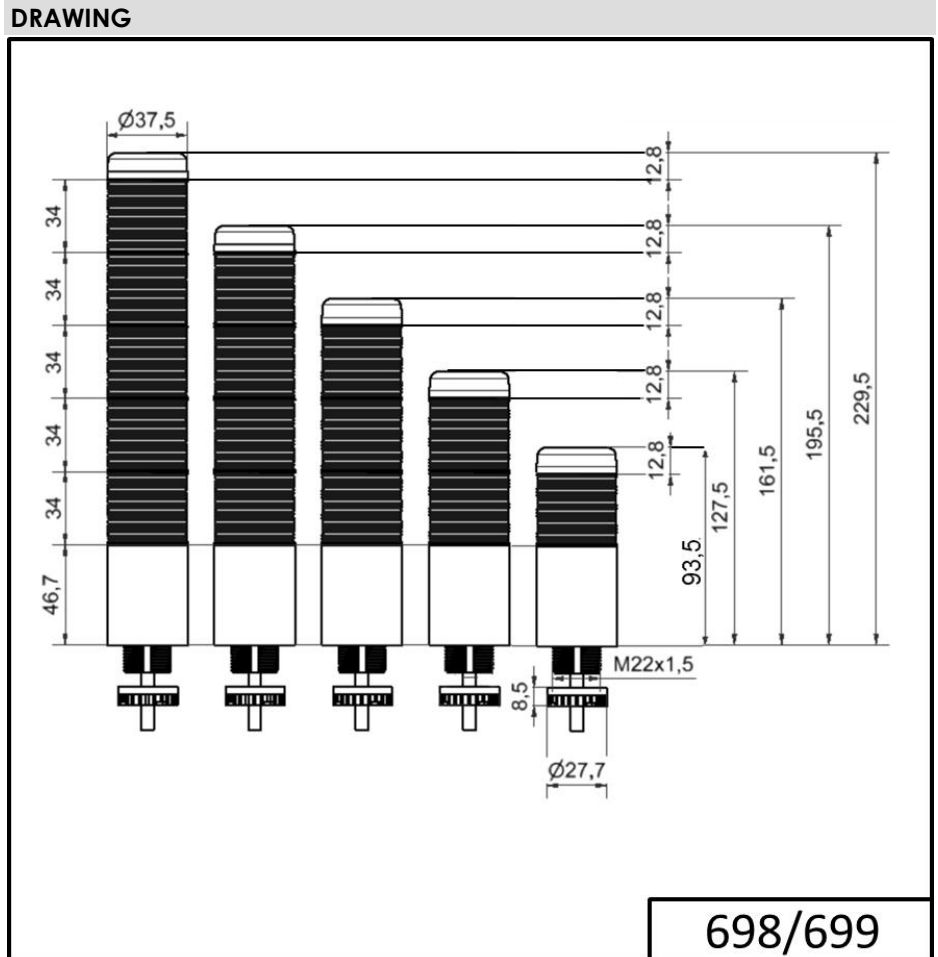

Completely pre-assembled Signal Towers / KOMPAKT 37
K37cl sr cable EM 24VAC/DC CL/GN/YE/RD

Part No.:	698.340.75
Series:	Kompakt 37

MECHANICAL DATA	
Height	209 mm
Diameter	38 mm
Materials	PC
Dome colour	Clear
Housing colour	Silver
Protection category	IP65
Connection	Cable
cross-sectional area maximum	0,34mm ² / 22AWG
Cable entry	Membrane grommet
Cable entry minimum	d = 1 mm
Cable entry maximum	d = 9 mm
Cable length	2000 mm
Tension relief	Pull-out protection
Type of fixing	Built-in mounting
Service life optical	50,000 h maximum
Working temperature minimum	-20°C
Working temperature maximum	+50°C
UL Type Rating	Type 12 Type 4X
Weight with packaging	236 g
Product weight	195 g

ELECTRICAL DATA	
Operating voltage	24V
Operating voltage type	AC/DC
Operating voltage type	50Hz
Operating voltage tolerance	+/- 10%
Rated operational voltage	24 VDC
Rated operational current	135 mA
Rated inrush current	500 mA
Protection class	Protection class 2
Pollution degree	3 In the connection area: 2

OPTICAL DATA	
Light source	LED
Light colour	Green Red White Yellow

For additional installation and mounting information, refer to the appropriate user guide at www.werma.com. This printed copy is for information only and is subject to alteration.

Completely pre-assembled Signal Towers / KOMPAKT 37
K37cl sr cable EM 24VAC/DC CL/GN/YE/RD

Optical signal image Permanent

For additional installation and mounting information, refer to the appropriate user guide at www.werma.com. This printed copy is for information only and is subject to alteration.