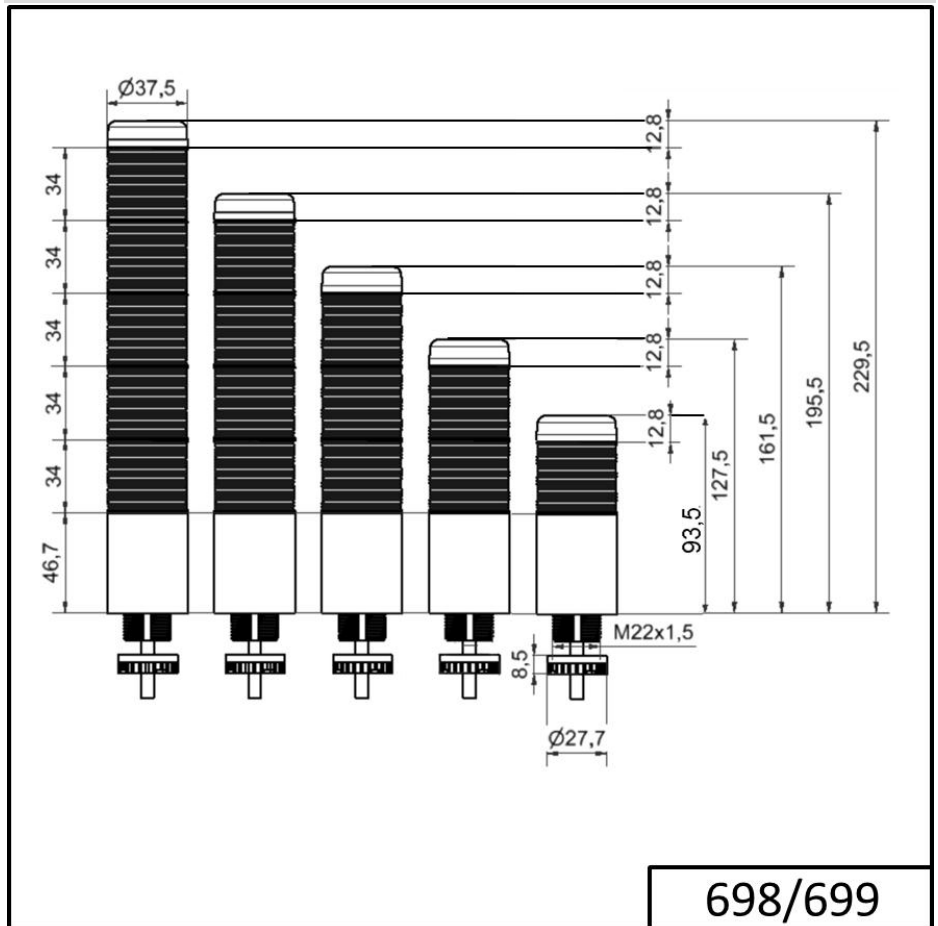

Completely pre-assembled Signal Towers / KOMPAKT 37  
**K37 plug EM 24VAC/DC BU/CL/GN/YE/RD**

Part No.:	698.260.75
Series:	Kompakt 37

MECHANICAL DATA	
Height	243 mm
Diameter	38 mm
Materials	PC
Dome colour	Blue Clear Green Red Yellow
Housing colour	Black
Protection category	IP65
Connection	M12 plug 8-pole
Cable entry	Membrane grommet
Cable entry minimum	d = 1 mm
Cable entry maximum	d = 9 mm
Tension relief	Pull-out protection
Type of fixing	Built-in mounting
Service life optical	50,000 h maximum
Working temperature minimum	-20°C
Working temperature maximum	+50°C
UL Type Rating	Type 12 Type 4X
Weight with packaging	170 g
Product weight	116 g

ELECTRICAL DATA	
Operating voltage	24V
Operating voltage type	AC/DC
Operating voltage type	50Hz
Operating voltage tolerance	+/- 10%
Rated operational voltage	24 VDC
Rated operational current	175 mA
Rated inrush current	500 mA
Protection class	Protection class 2
Pollution degree	3 In the connection area: 2

OPTICAL DATA	
Light source	LED

! For additional installation and mounting information, refer to the appropriate user guide at [www.werma.com](http://www.werma.com). This printed copy is for information only and is subject to alteration.

Completely pre-assembled Signal Towers / KOMPAKT 37  
**K37 plug EM 24VAC/DC BU/CL/GN/YE/RD**

Light colour	Blue Green Red White Yellow
Optical signal image	Permanent

**DRAWING**

698/699

! For additional installation and mounting information, refer to the appropriate user guide at [www.werma.com](http://www.werma.com). This printed copy is for information only and is subject to alteration.