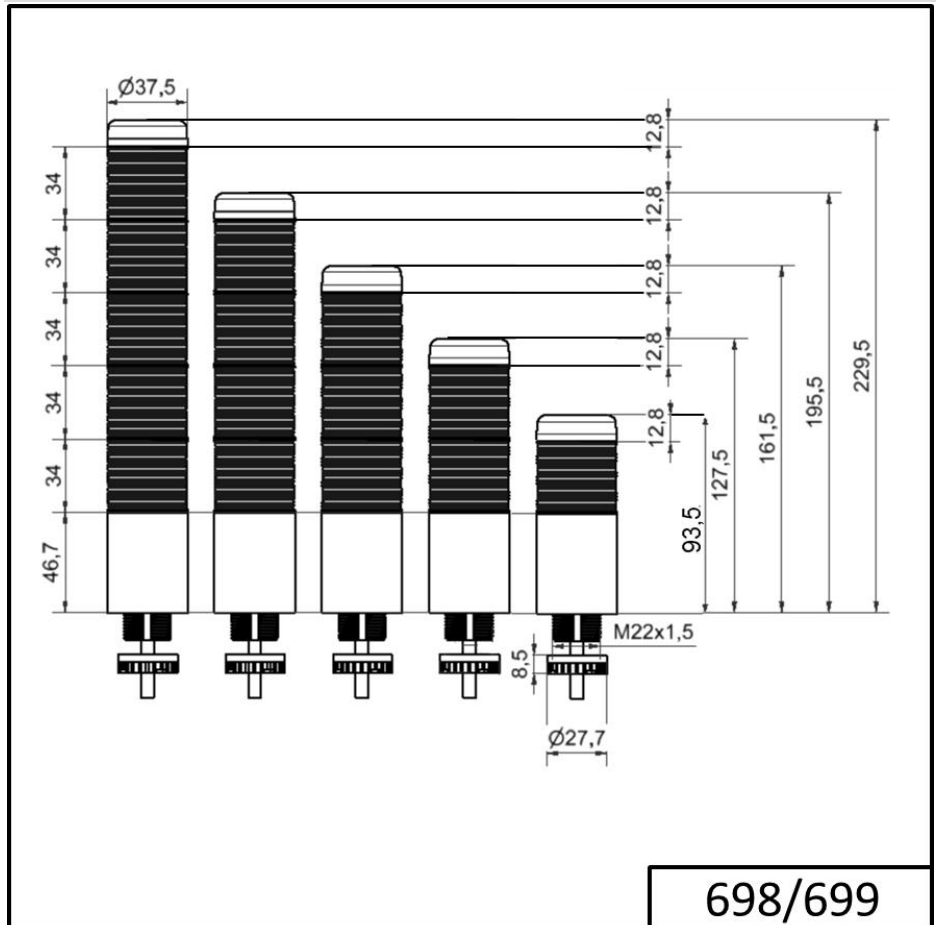

Completely pre-assembled Signal Towers / KOMPAKT 37
K37 plug EM 24VAC/DC CL/GN/YE/RD

Part No.:	698.240.75
Series:	Kompakt 37

MECHANICAL DATA	
Height	209 mm
Diameter	38 mm
Materials	PC
Dome colour	Clear Green Red Yellow
Housing colour	Black
Protection category	IP65
Connection	M12 plug 8-pole
Cable entry	Membrane grommet
Cable entry minimum	d = 1 mm
Cable entry maximum	d = 9 mm
Tension relief	Pull-out protection
Type of fixing	Built-in mounting
Service life optical	50,000 h maximum
Working temperature minimum	-20°C
Working temperature maximum	+50°C
UL Type Rating	Type 12 Type 4X
Weight with packaging	154 g
Product weight	100 g

ELECTRICAL DATA	
Operating voltage	24V
Operating voltage type	AC/DC
Operating voltage type	50Hz
Operating voltage tolerance	+/- 10%
Rated operational voltage	24 VDC
Rated operational current	135 mA
Rated inrush current	500 mA
Protection class	Protection class 2
Pollution degree	3 In the connection area: 2

OPTICAL DATA	
Light source	LED

! For additional installation and mounting information, refer to the appropriate user guide at www.werma.com. This printed copy is for information only and is subject to alteration.

Completely pre-assembled Signal Towers / KOMPAKT 37
K37 plug EM 24VAC/DC CL/GN/YE/RD

Light colour	Green Red White Yellow
Optical signal image	Permanent

DRAWING

! For additional installation and mounting information, refer to the appropriate user guide at www.werma.com. This printed copy is for information only and is subject to alteration.