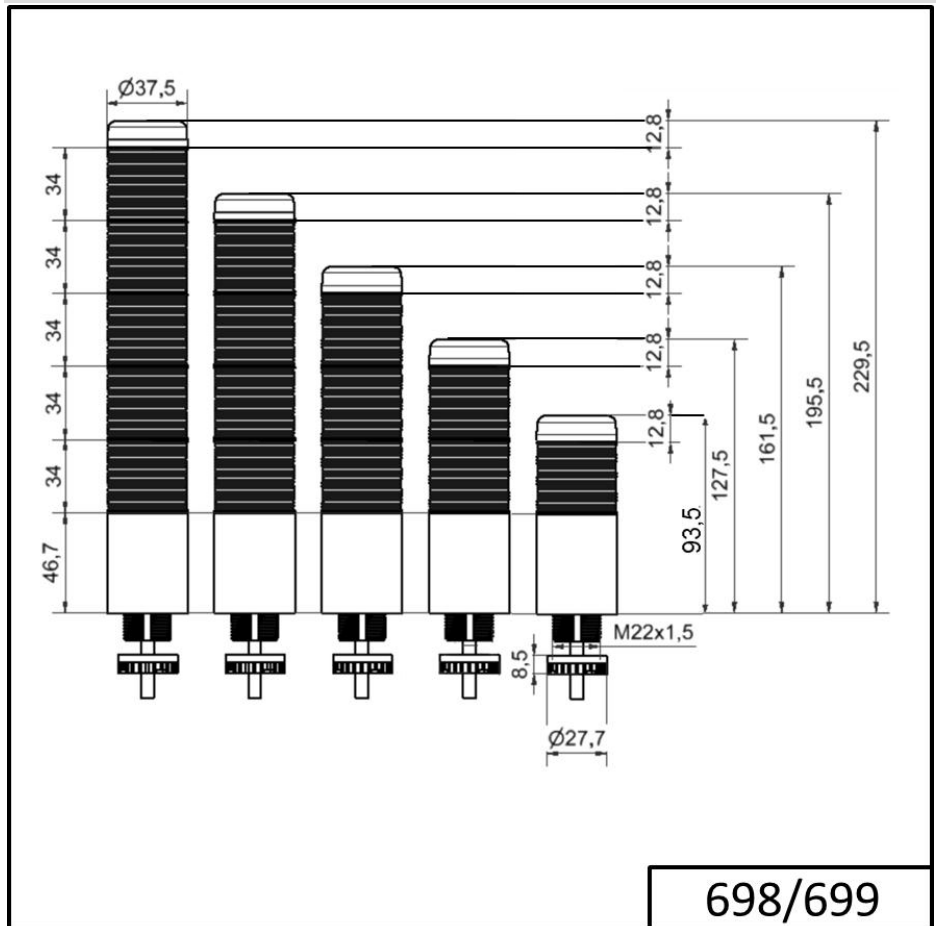

Completely pre-assembled Signal Towers / KOMPAKT 37
K37 cable EM 24VAC/DC GN/YE/RD

Part No.:	698.110.75
Series:	Kompakt 37

MECHANICAL DATA	
Height	175 mm
Diameter	38 mm
Materials	PC
Dome colour	Green Red Yellow
Housing colour	Black
Protection category	IP65
Connection	Cable
cross-sectional area maximum	0,34mm ² / 22AWG
Cable entry	Membrane grommet
Cable entry minimum	d = 1 mm
Cable entry maximum	d = 9 mm
Cable length	2000 mm
Tension relief	Pull-out protection
Type of fixing	Built-in mounting
Service life optical	50,000 h maximum
Working temperature minimum	-20°C
Working temperature maximum	+50°C
UL Type Rating	Type 12 Type 4X
Weight with packaging	214 g
Product weight	178 g
ELECTRICAL DATA	
Operating voltage	24V
Operating voltage type	AC/DC
Operating voltage type	50Hz
Operating voltage tolerance	+/- 10%
Rated operational voltage	24 VDC
Rated operational current	100 mA
Rated inrush current	500 mA
Protection class	Protection class 2
Pollution degree	3 In the connection area: 2
OPTICAL DATA	
Light source	LED

For additional installation and mounting information, refer to the appropriate user guide at www.werma.com. This printed copy is for information only and is subject to alteration.

Completely pre-assembled Signal Towers / KOMPAKT 37
K37 cable EM 24VAC/DC GN/YE/RD

Light colour	Green Red Yellow
Optical signal image	Permanent

DRAWING

! For additional installation and mounting information, refer to the appropriate user guide at www.werma.com. This printed copy is for information only and is subject to alteration.