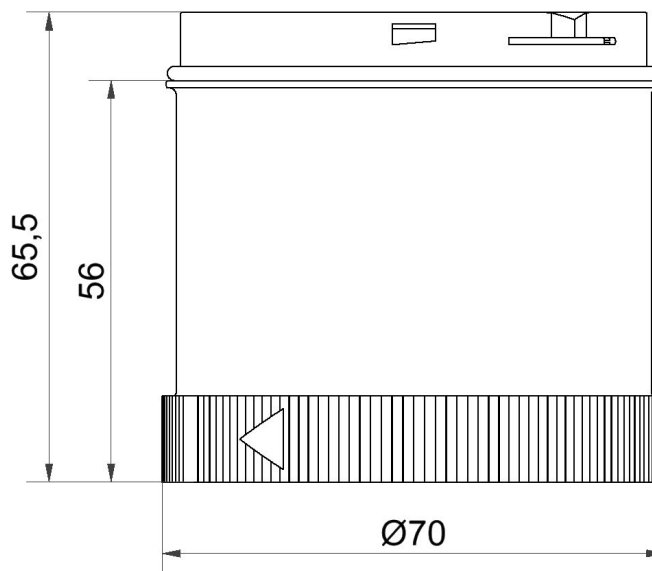

KombiSIGN 71 / Permanent Beacon 641

Perm. light element 12-230VAC/DC BU

DRAWING

For additional installation and mounting information, refer to the appropriate user guide at www.werma.com. This printed copy is for information only and is subject to alteration.