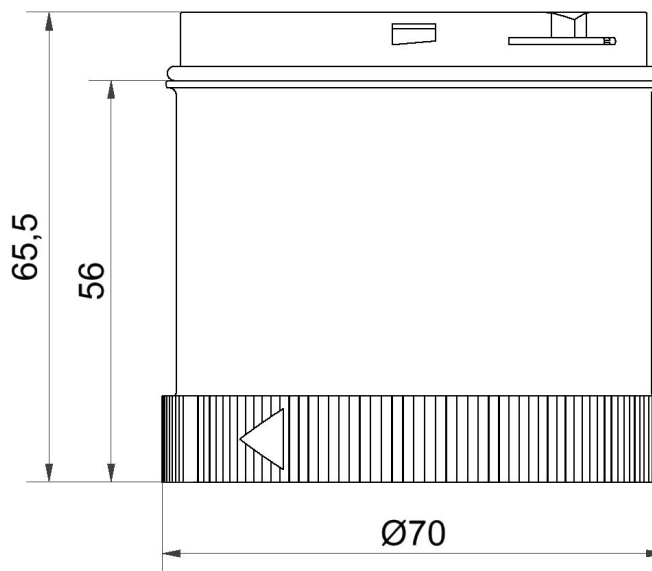

Modular Signal Towers / KombiSIGN 72 TwinLIGHT Classic 24VAC/DC GN

DRAWING

For additional installation and mounting information, refer to the appropriate user guide at www.werma.com. This printed copy is for information only and is subject to alteration.