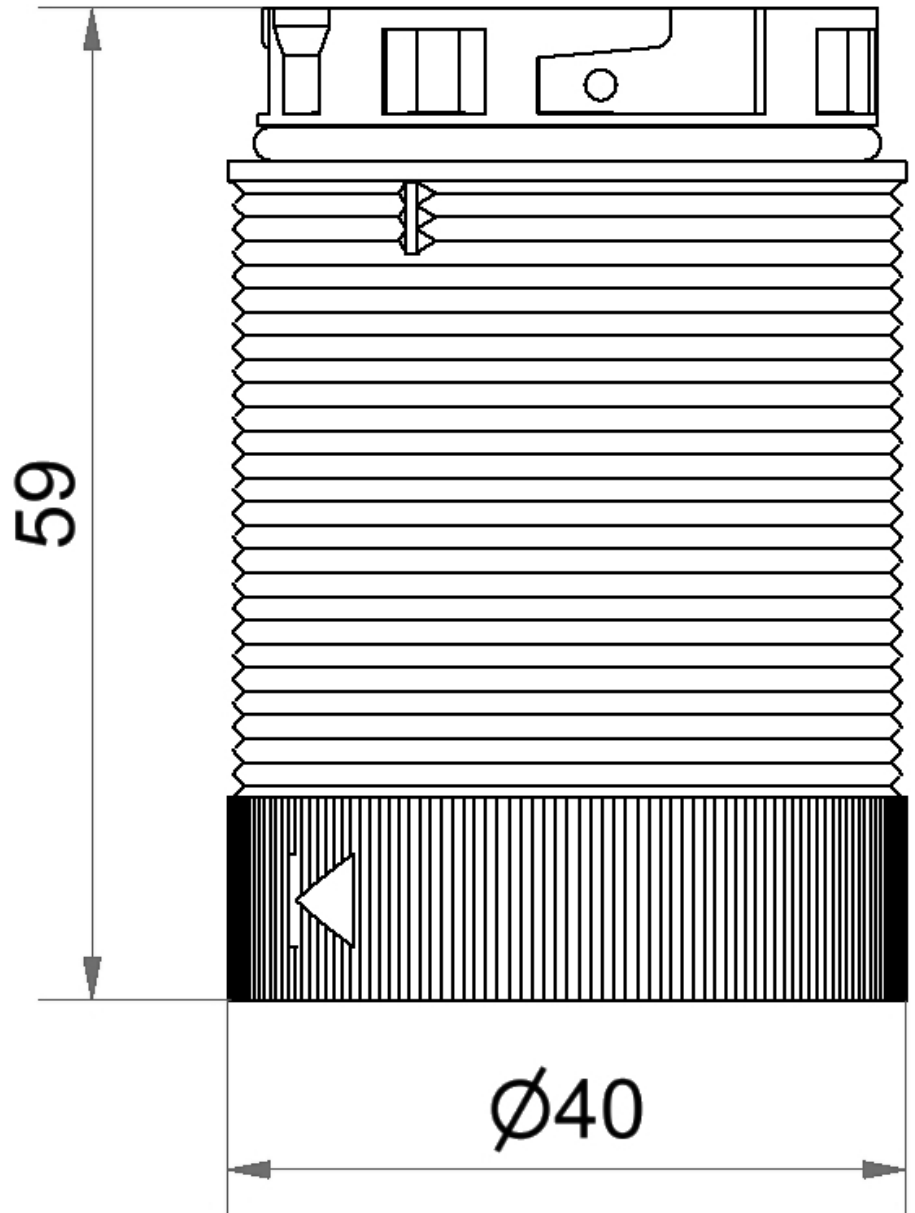

KombiSIGN 40 / ClassicLOOK

TwinLIGHT Classic 24VAC/DC GN

DRAWING

For additional installation and mounting information, refer to the appropriate user guide at www.werma.com. This printed copy is for information only and is subject to alteration.