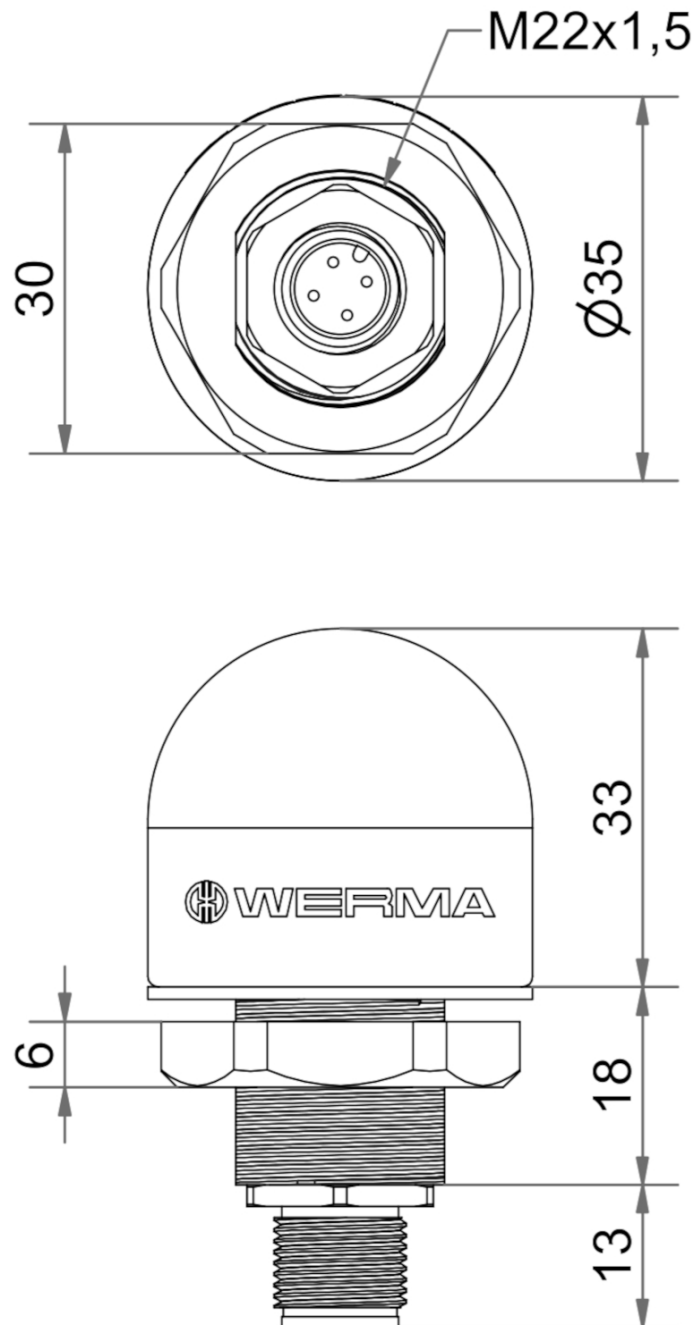

MC35 IO-Link

DRAWING

! For additional installation and mounting information, refer to the appropriate user guide at www.werma.com. This printed copy is for information only and is subject to alteration.