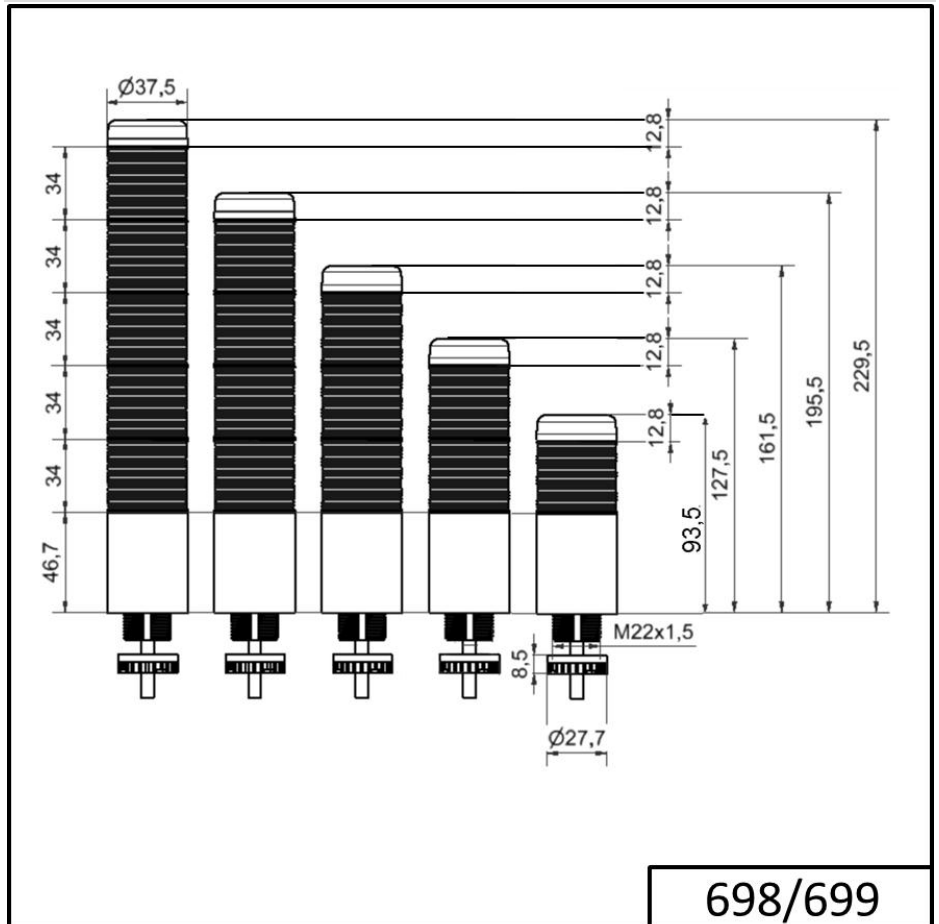

Completely pre-assembled Signal Towers / KOMPAKT 37
K37 plug EM Pulse tone 12VAC/DC GN/RD

DRAWING

! For additional installation and mounting information, refer to the appropriate user guide at www.werma.com. This printed copy is for information only and is subject to alteration.