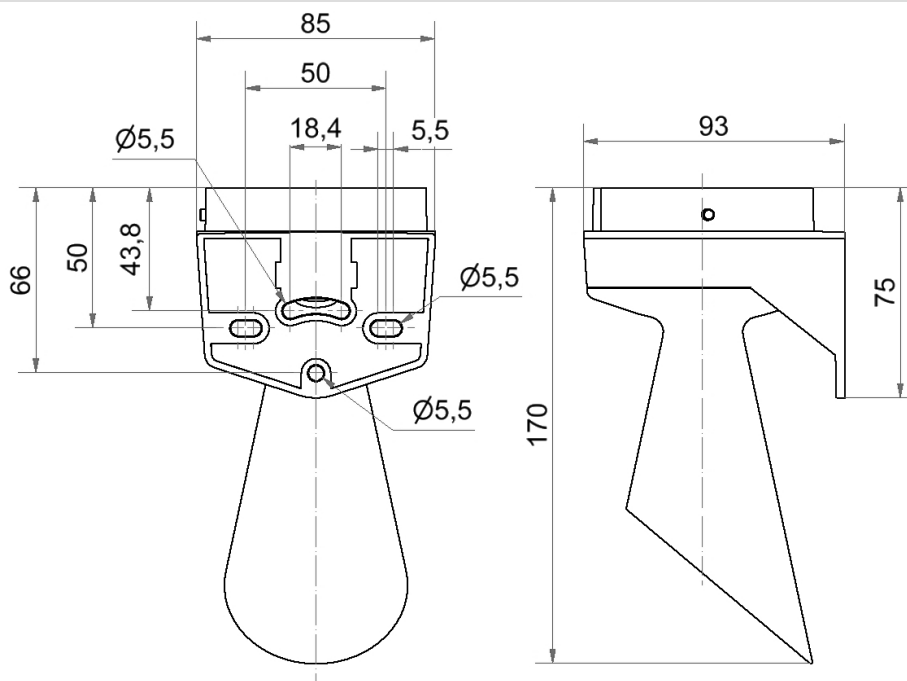

EvoSIGNAL / EvoSIGNAL Accessories

Midi Horn Bracket GY

DRAWING

For additional installation and mounting information, refer to the appropriate user guide at www.werma.com. This printed copy is for information only and is subject to alteration.