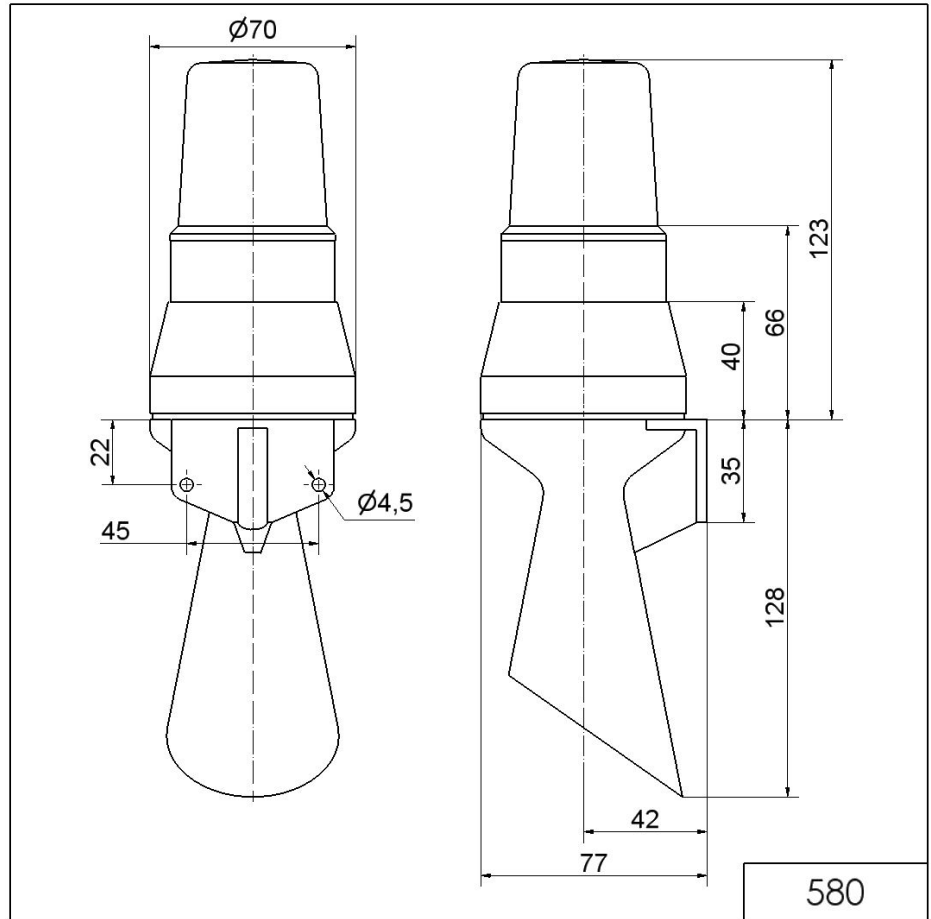

Mounting Model / Horn/Light Combination 580
Horn/Light WM Contin. tone 42VAC RD

DRAWING

For additional installation and mounting information, refer to the appropriate user guide at www.werma.com. This printed copy is for information only and is subject to alteration.