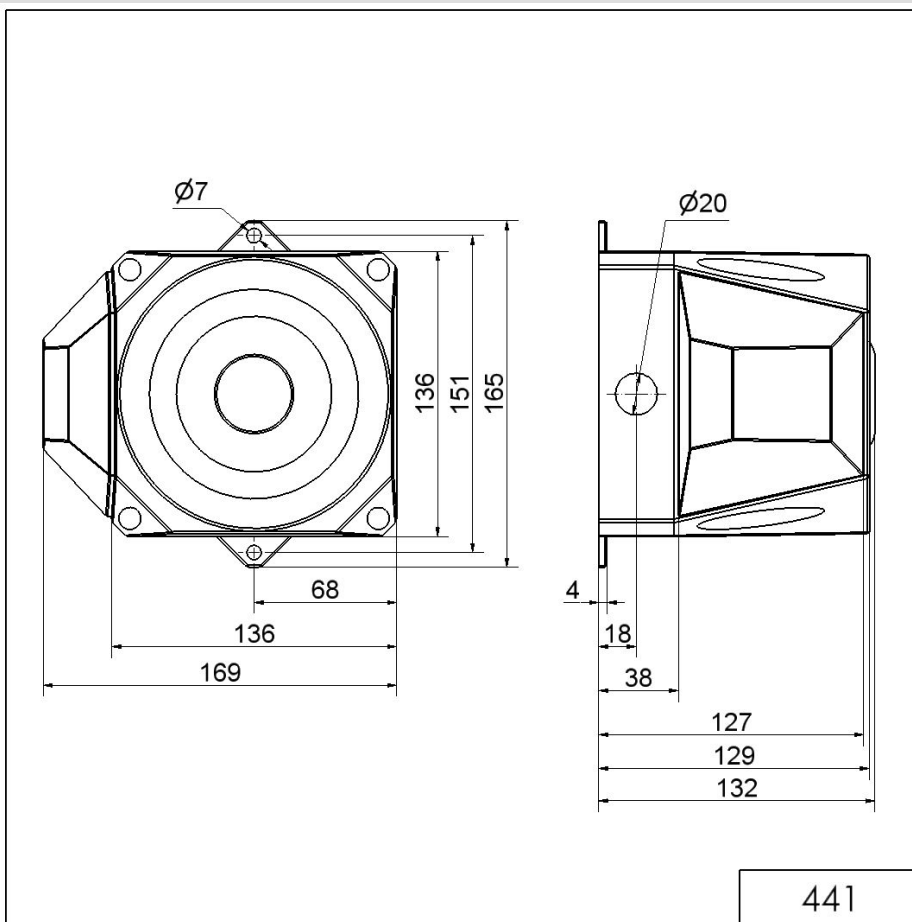

Heavy-Duty / Flash/Multi-Tone Sounder 441

Flash/Sounder WM 32 tne 230VAC GY/YE

Flash output	2 J

ACUSTICAL DATA	
Volume/dB(max) at 1m distance	110,0 dB dB(A)
Acoustic signal image	Multi-tone
Number of tones	32 tone

DRAWING

! For additional installation and mounting information, refer to the appropriate user guide at www.werma.com. This printed copy is for information only and is subject to alteration.