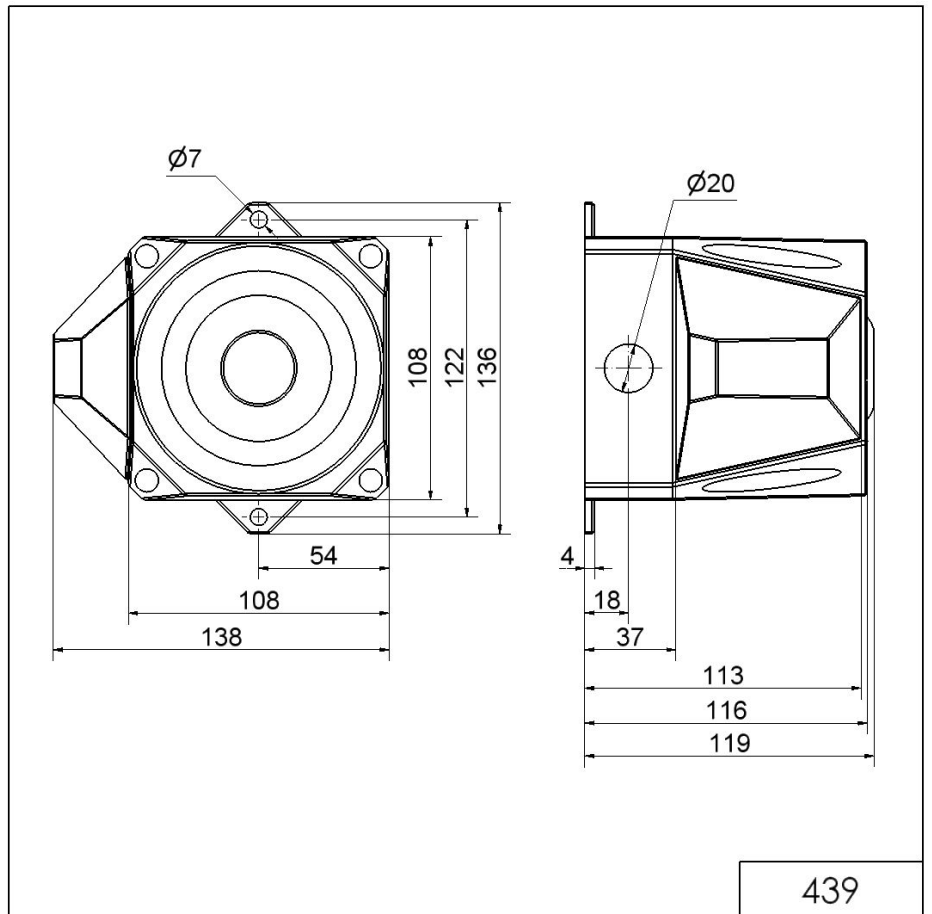

Heavy-Duty / Flash/Multi-Tone Sounder 439

Flash/Sounder WM 32 tne 9-60VDC GY/YE

ACUSTICAL DATA	
Volume/dB(max) at 1m distance	105,0 dB dB(A)
Acoustic signal image	Multi-tone
Number of tones	32 tone

DRAWING

! For additional installation and mounting information, refer to the appropriate user guide at www.werma.com. This printed copy is for information only and is subject to alteration.