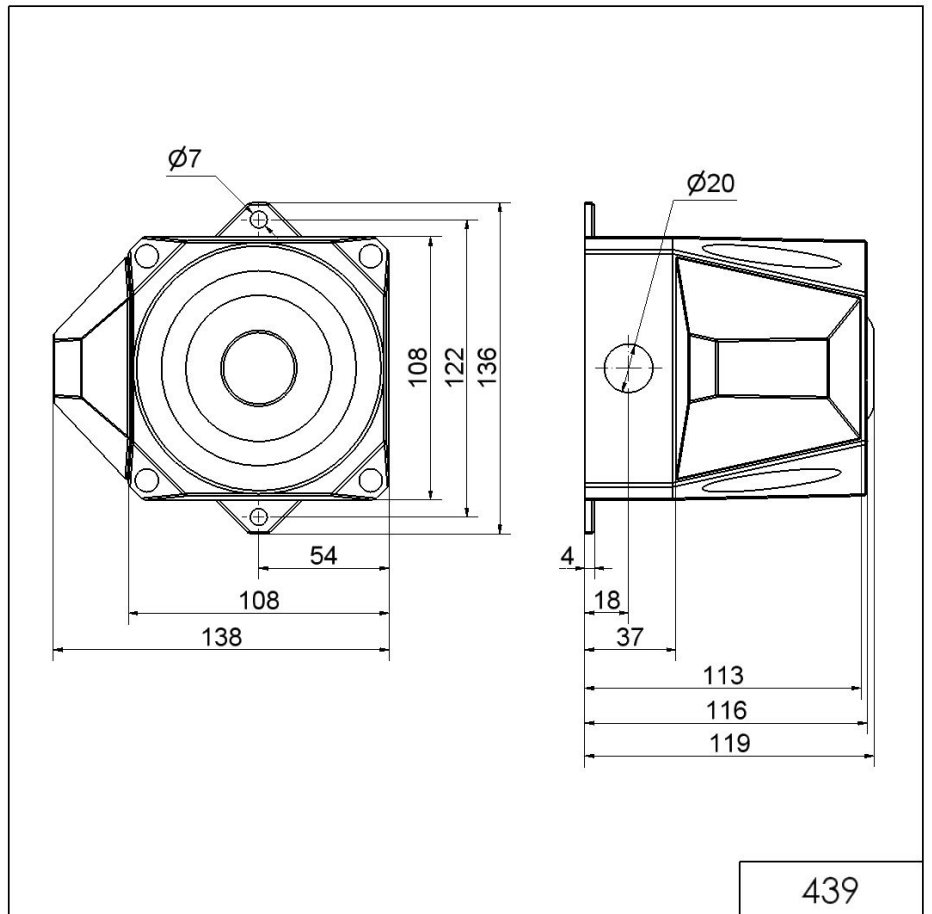

Heavy-Duty / Flash/Multi-Tone Sounder 439

Flash/Sounder WM 32 tne 9-60VDC RD/YE

ACUSTICAL DATA

Volume/dB(max) at 1m distance	105,0 dB dB(A)
Acoustic signal image	Multi-tone
Number of tones	32 tone

DRAWING

! For additional installation and mounting information, refer to the appropriate user guide at www.werma.com. This printed copy is for information only and is subject to alteration.