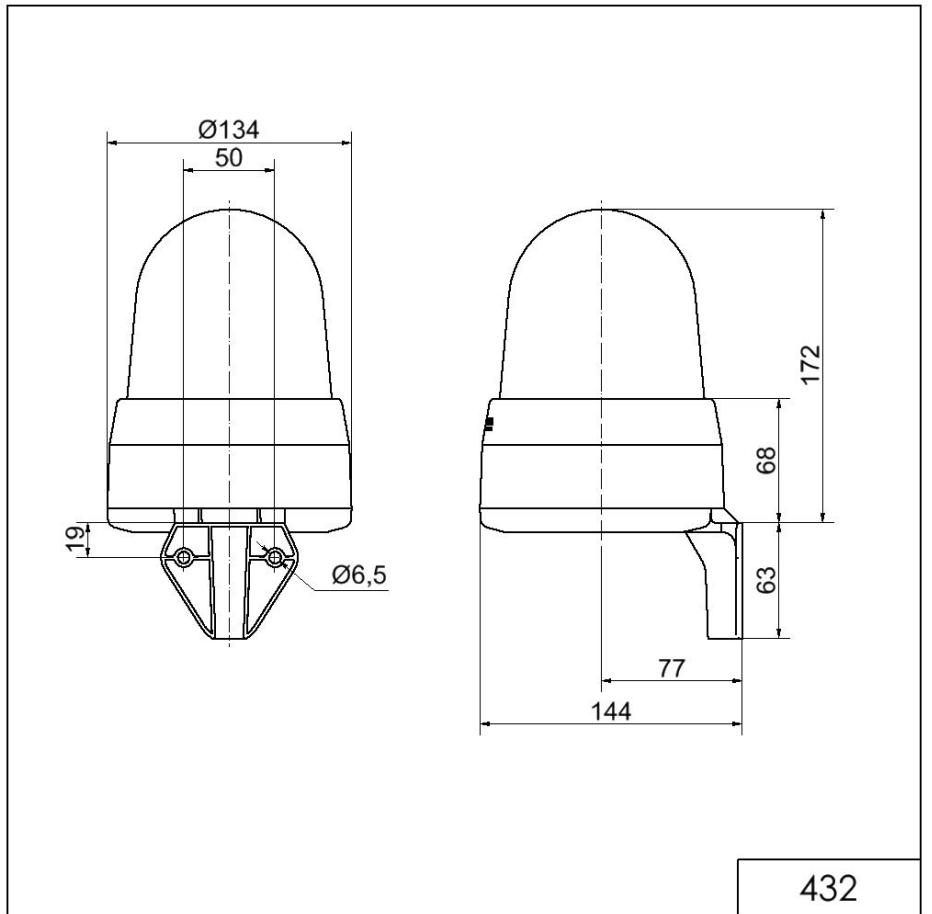

Midi / LED/Multi-Tone Sounder 432

LED Siren WM 32 tne 24VAC/DC YE

Part No.: 432.300.75

MECHANICAL DATA	
Length	144 mm
Width	134 mm
Height	235 mm
Diameter	134 mm
Materials	PC PC/ABS
Dome colour	Yellow
Housing colour	Grey
Protection category	IP65
Connection	Screw terminals
cross-sectional area maximum	1,50mm ² / 16AWG
Cable entry	Membrane grommet
Cable entry minimum	d = 1 mm
Cable entry maximum	d = 13 mm
Tension relief	Present (conforms to VDI)
Type of fixing	Wall mounting
Service life optical	50,000 h maximum
Acoustic service life	5,000 h minimum
Working temperature minimum	-30°C
Working temperature maximum	+50°C
UL Type Rating	Type 12
Weight with packaging	645 g
Product weight	500 g
ELECTRICAL DATA	
Operating voltage	24V
Operating voltage type	AC/DC
Operating voltage type	50Hz
Operating voltage tolerance	+/- 10%
Rated operational voltage	24 VDC
Rated operational current	540 mA
Rated inrush current	400 mA
Protection class	Protection class 2
Pollution degree	3
OPTICAL DATA	
Light source	LED
Light colour	Yellow
Optical signal image	Permanent

! For additional installation and mounting information, refer to the appropriate user guide at www.werma.com. This printed copy is for information only and is subject to alteration.

Midi / LED/Multi-Tone Sounder 432

LED Siren WM 32 tne 24VAC/DC YE

ACUSTICAL DATA	
Volume/dB(max) at 1m distance	108,0 dB dB(A)
Acoustic signal image	Multi-tone
Number of tones	32 tone

DRAWING

! For additional installation and mounting information, refer to the appropriate user guide at www.werma.com. This printed copy is for information only and is subject to alteration.