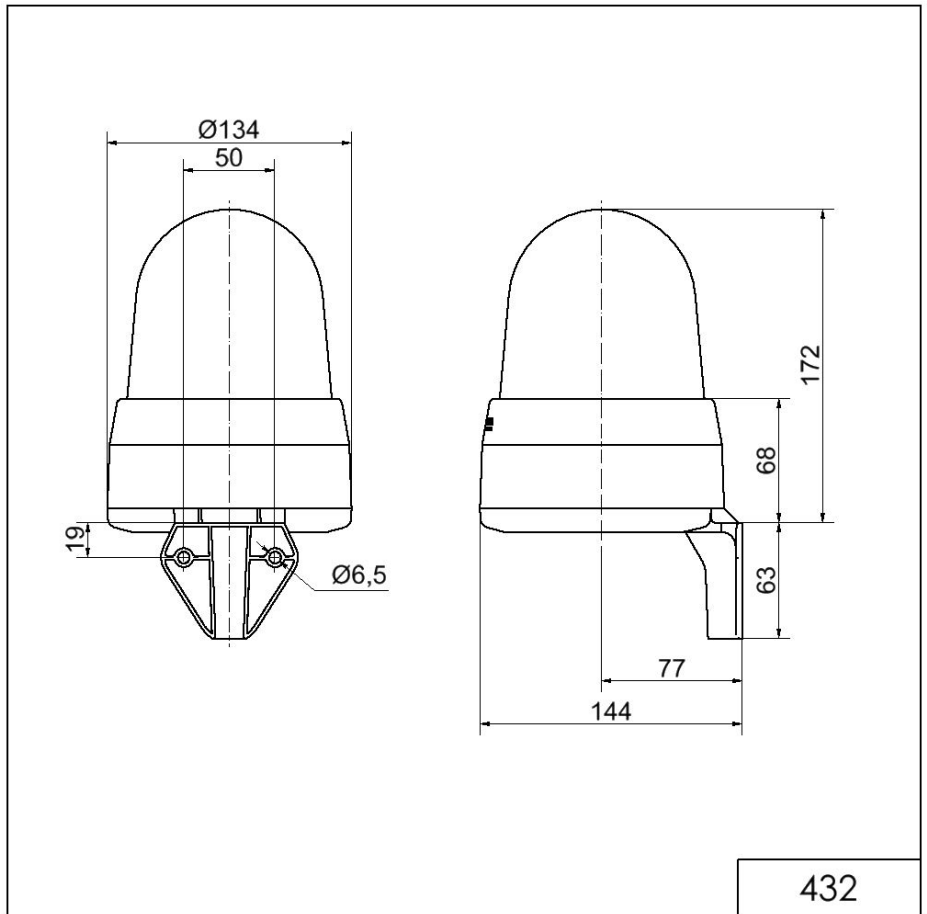

Midi / LED/Multi-Tone Sounder 432

**LED Siren WM 32 tne 10-48VAC/DC YE**

Part No.: 432.300.70

MECHANICAL DATA	
Length	144 mm
Width	134 mm
Height	235 mm
Diameter	134 mm
Materials	PC PC/ABS
Dome colour	Yellow
Housing colour	Grey
Protection category	IP65
Connection	Screw terminals
cross-sectional area maximum	1,50mm <sup>2</sup> / 16AWG
Cable entry	Membrane grommet
Cable entry minimum	d = 1 mm
Cable entry maximum	d = 13 mm
Tension relief	Present (conforms to VDI)
Type of fixing	Wall mounting
Service life optical	50,000 h maximum
Acoustic service life	5,000 h minimum
Working temperature minimum	-30°C
Working temperature maximum	+50°C
UL Type Rating	Type 12
Weight with packaging	640 g
Product weight	496 g
ELECTRICAL DATA	
Operating voltage	10-48V
Operating voltage type	AC/DC
Operating voltage type	50Hz
Operating voltage tolerance	+/- 0%
Rated operational voltage	24 VDC
Rated operational current	1040 mA
Rated inrush current	>10A
Protection class	Protection class 2
Pollution degree	3
OPTICAL DATA	
Light source	LED
Light colour	Yellow
Optical signal image	Permanent

Midi / LED/Multi-Tone Sounder 432

**LED Siren WM 32 tne 10-48VAC/DC YE**

ACUSTICAL DATA	
Volume/dB(max) at 1m distance	108,0 dB dB(A)
Acoustic signal image	Multi-tone
Number of tones	32 tone

**DRAWING**

For additional installation and mounting information, refer to the appropriate user guide at [www.werma.com](http://www.werma.com). This printed copy is for information only and is subject to alteration.