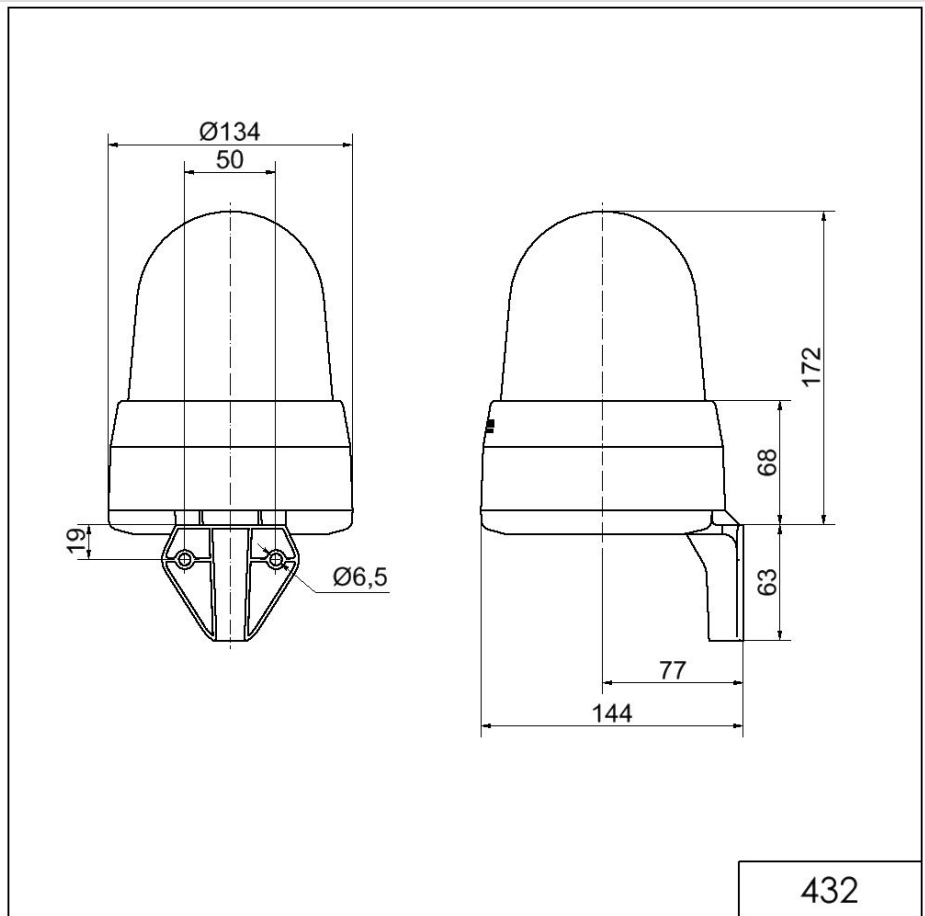

Midi / LED/Multi-Tone Sounder 432

LED Siren WM 32 tne 115-230VAC YE

Light source	LED
Light colour	Yellow
Optical signal image	Permanent

ACUSTICAL DATA	
Volume/dB(max) at 1m distance	108,0 dB dB(A)
Acoustic signal image	Multi-tone
Number of tones	32 tone

DRAWING

432

For additional installation and mounting information, refer to the appropriate user guide at www.werma.com. This printed copy is for information only and is subject to alteration.