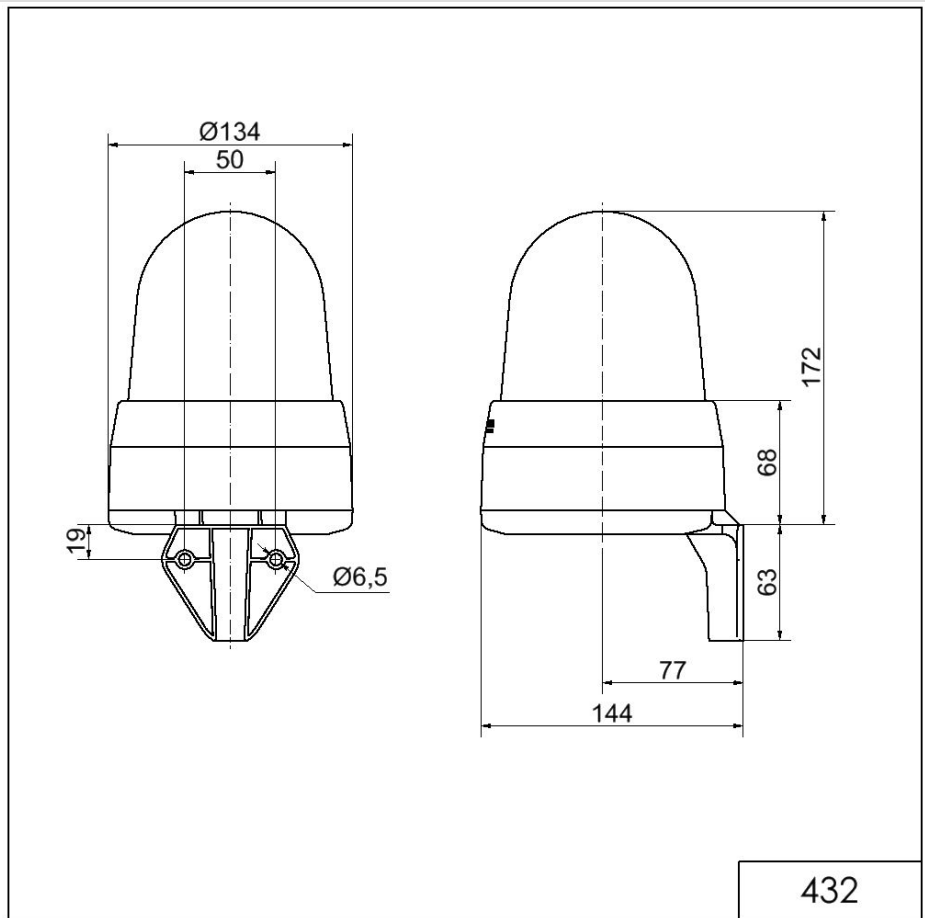

Midi / LED/Multi-Tone Sounder 432

LED Siren WM 32 tne 115-230VAC RD

Light source	LED
Light colour	Red
Optical signal image	Permanent

ACUSTICAL DATA	
Volume/dB(max) at 1m distance	108,0 dB dB(A)
Acoustic signal image	Multi-tone
Number of tones	32 tone

DRAWING

432

For additional installation and mounting information, refer to the appropriate user guide at www.werma.com. This printed copy is for information only and is subject to alteration.