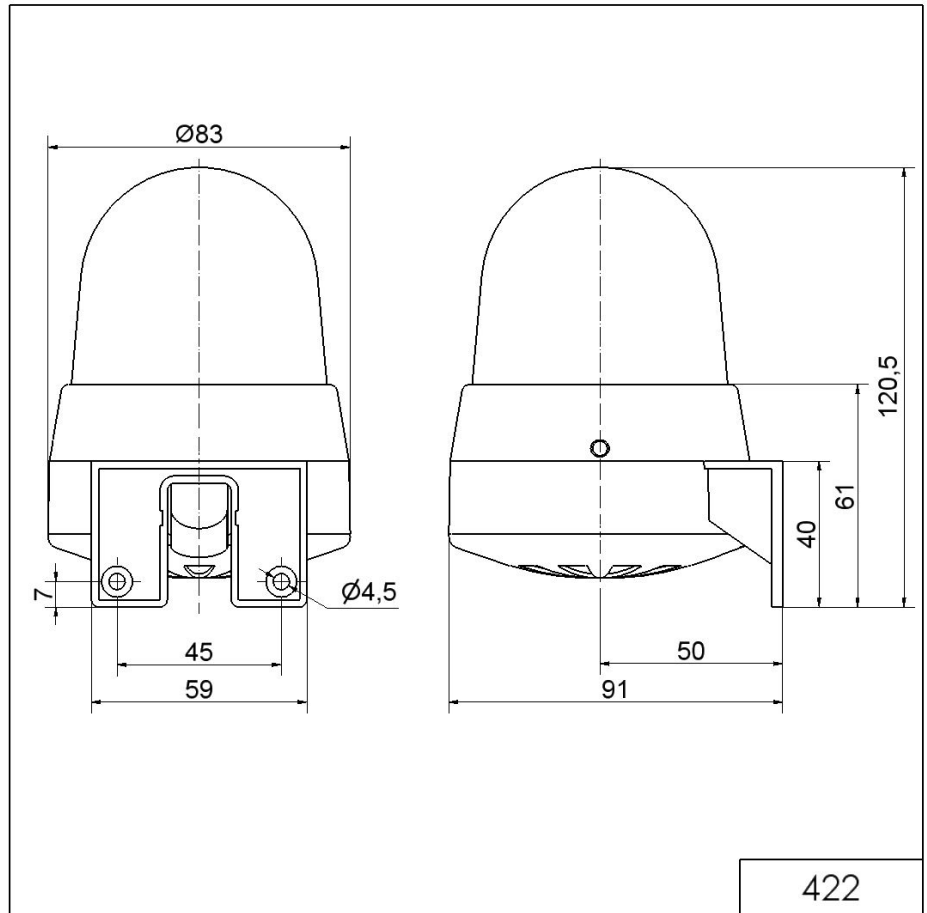

Mini / LED/Multi-Tone Sounder 422

**LED Multi-tone S. WM 8 tne 24VAC/DC RD**

Part No.: 422.120.75

MECHANICAL DATA	
Height	121 mm
Diameter	83 mm
Materials	PC
Dome colour	Red
Housing colour	Grey
Protection category	IP65
Connection	Screw terminals
cross-sectional area maximum	1,50mm <sup>2</sup> / 16AWG
Cable entry	Membrane grommet
Cable entry minimum	d = 1 mm
Cable entry maximum	d = 9 mm
Tension relief	Pull-out protection
Type of fixing	Wall mounting
Service life optical	50,000 h maximum
Acoustic service life	5,000 h minimum
Working temperature minimum	-20°C
Working temperature maximum	+50°C
Weight with packaging	166 g
Product weight	130 g
ELECTRICAL DATA	
Operating voltage	24V
Operating voltage type	AC/DC
Operating voltage type	50Hz
Operating voltage tolerance	+/- 10%
Rated operational voltage	24 VDC
Rated operational current	80 mA
Rated inrush current	500 mA
Protection class	Protection class 2
Pollution degree	3
OPTICAL DATA	
Light source	LED
Light colour	Red
Optical signal image	Permanent
ACUSTICAL DATA	
Volume/dB(max) at 1m distance	109,0 dB dB(A)
Acoustic signal image	Multi-tone

Mini / LED/Multi-Tone Sounder 422

**LED Multi-tone S. WM 8 tone 24VAC/DC RD**

Number of tones	8 tone
-----------------	--------

**DRAWING**

! For additional installation and mounting information, refer to the appropriate user guide at [www.werma.com](http://www.werma.com). This printed copy is for information only and is subject to alteration.