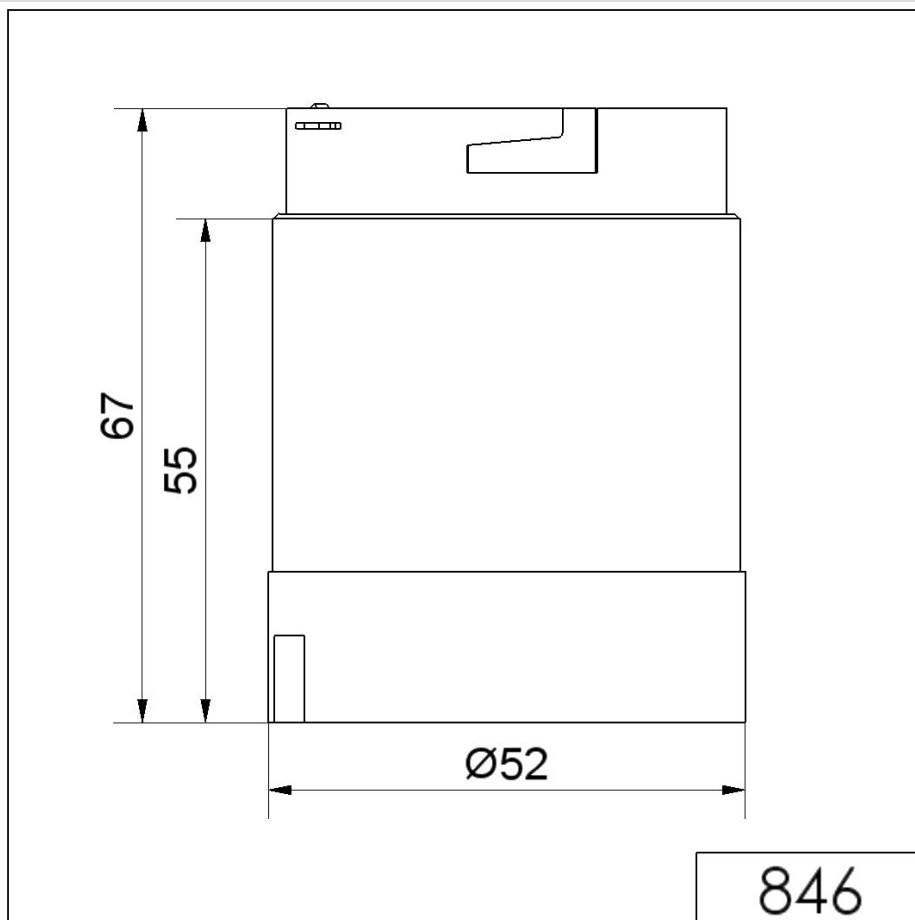

KombiSIGN 50 / Permanent Beacon 846

Perm. light element 12-230VAC/DC RD

DRAWING

For additional installation and mounting information, refer to the appropriate user guide at www.werma.com. This printed copy is for information only and is subject to alteration.