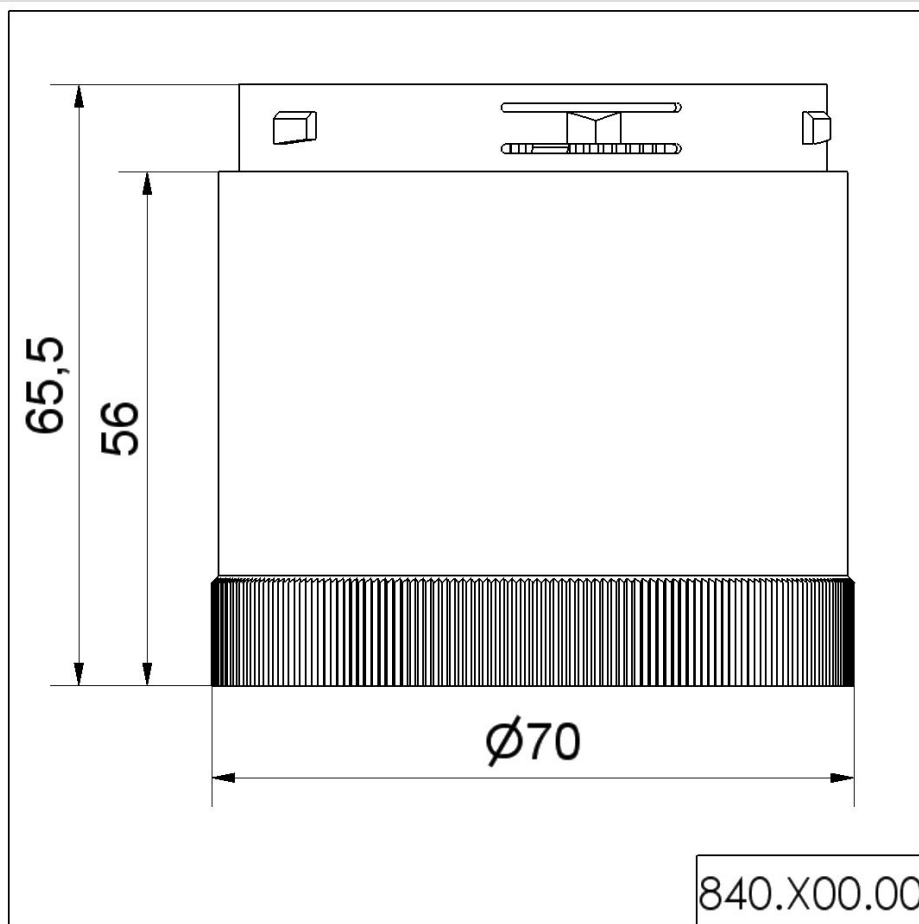

KombiSIGN 70 / Permanent Beacon 840

Perm. light element 12-230VAC/DC CL

DRAWING

For additional installation and mounting information, refer to the appropriate user guide at www.werma.com. This printed copy is for information only and is subject to alteration.