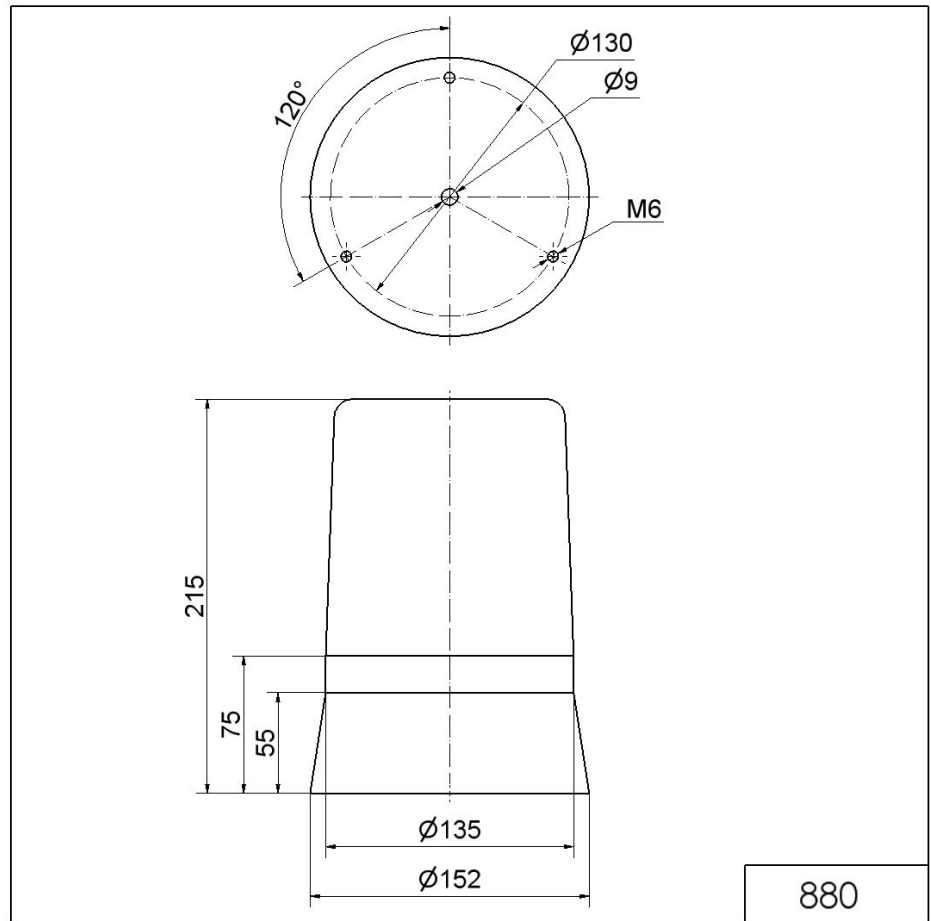

Midi free-standing Beacons / Rotating Mirror Light 880

Rotating Mirror Beacon BM 230VAC YE

DRAWING

! For additional installation and mounting information, refer to the appropriate user guide at www.werma.com. This printed copy is for information only and is subject to alteration.