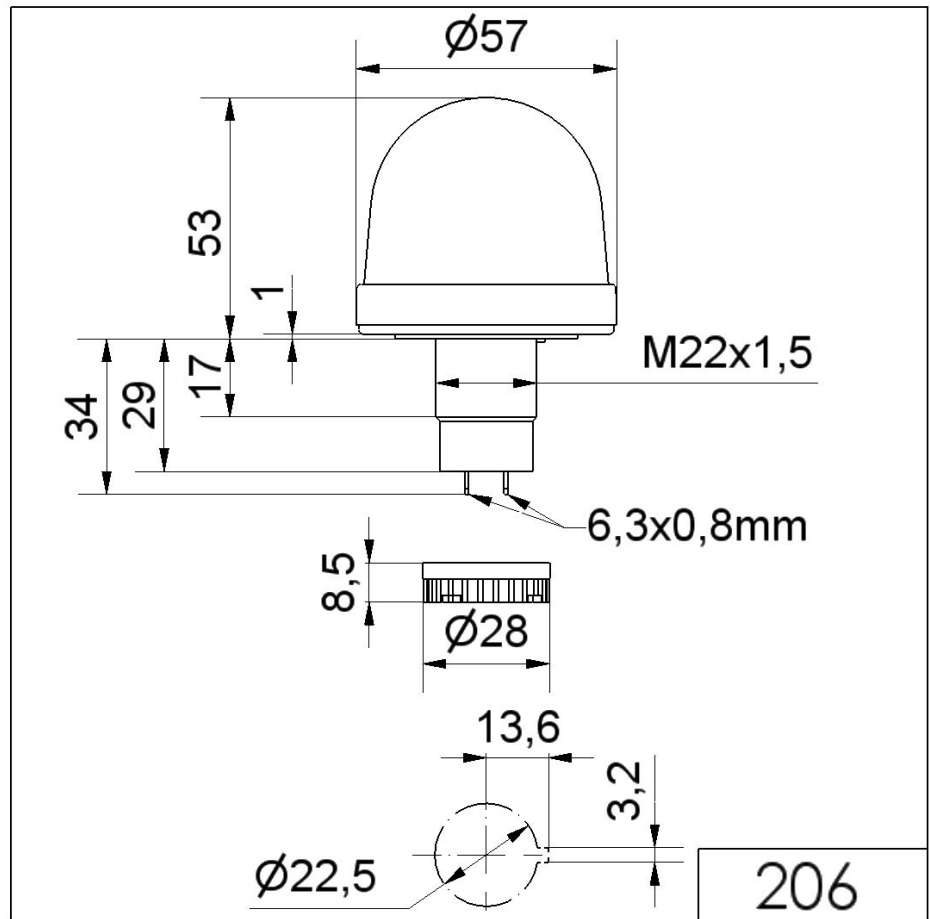

Mini installation beacon / Installation Permanent Light 206
Permanent Beacon EM 12-48VAC/DC BU

Part No.: 206.500.00

MECHANICAL DATA

Height	87 mm
Diameter	57 mm
Materials	PA-GF PC
Dome colour	Blue
Housing colour	Black
Protection category	IP65
Connection	Flat plug
Type of fixing	Built-in mounting
Service life optical	depends on bulb
Working temperature minimum	-20°C
Working temperature maximum	+50°C
UL Type Rating	Type 12
Weight with packaging	61 g
Product weight	39 g

OPTICAL DATA

Light colour	Blue
--------------	------

! For additional installation and mounting information, refer to the appropriate user guide at www.werma.com. This printed copy is for information only and is subject to alteration.

Mini installation beacon / Installation Permanent Light 206
Permanent Beacon EM 12-48VAC/DC BU

DRAWING

! For additional installation and mounting information, refer to the appropriate user guide at www.werma.com. This printed copy is for information only and is subject to alteration.