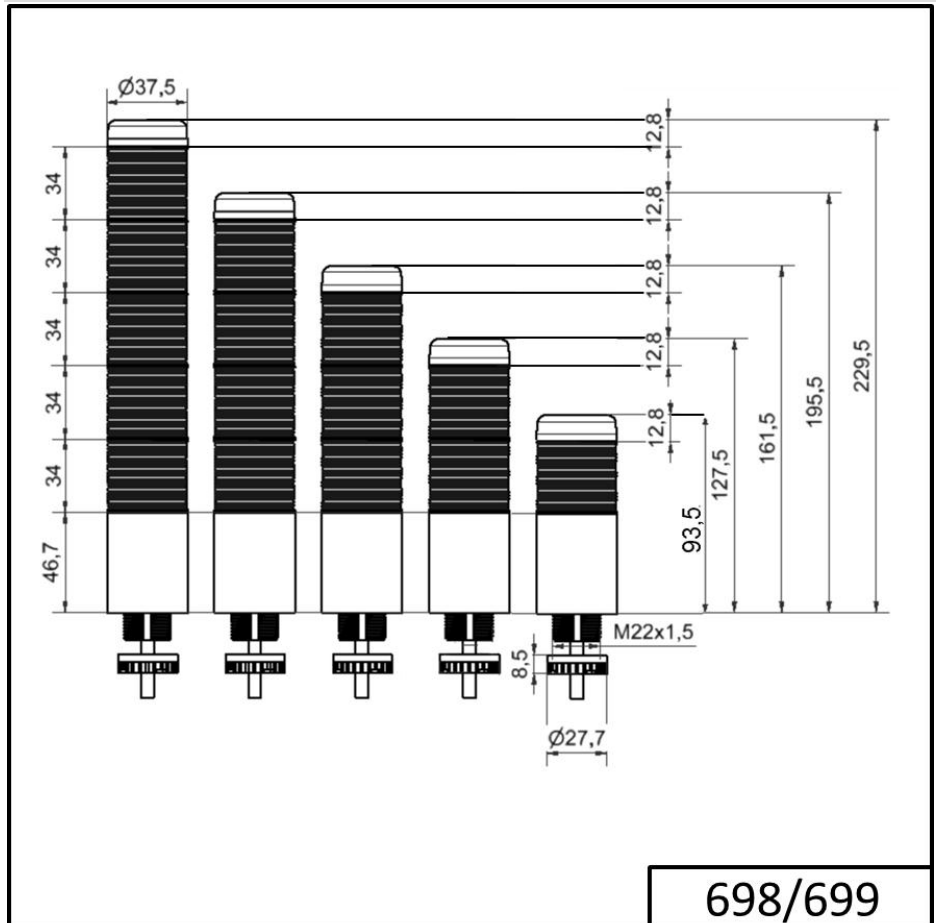

Completely pre-assembled Signal Towers / KOMPAKT 37  
**K37cl sr plug EM Pulse tone 24VAC/DC YE**

Part No.:	699.830.75
Series:	Kompakt 37

MECHANICAL DATA	
Height	107 mm
Diameter	38 mm
Materials	PC
Dome colour	Clear
Housing colour	Silver
Protection category	IP65
Connection	M12 plug 5-pole
Cable entry	Membrane grommet
Cable entry minimum	d = 1 mm
Cable entry maximum	d = 9 mm
Tension relief	Pull-out protection
Type of fixing	Built-in mounting
Service life optical	50,000 h maximum
Acoustic service life	5,000 h minimum
Working temperature minimum	-20°C
Working temperature maximum	+50°C
UL Type Rating	Type 12 Type 4X
Weight with packaging	100 g
Product weight	60 g

ELECTRICAL DATA	
Operating voltage	24V
Operating voltage type	AC/DC
Operating voltage type	50Hz
Operating voltage tolerance	+/- 10%
Rated operational voltage	24 VDC
Rated operational current	55 mA
Rated inrush current	500 mA
Protection class	Protection class 2
Pollution degree	3 In the connection area: 2

OPTICAL DATA	
Light source	LED
Light colour	Yellow
Optical signal image	Permanent

ACUSTICAL DATA	
Volume/dB(max) at 1m distance	85,0 dB dB(A)

**!** For additional installation and mounting information, refer to the appropriate user guide at [www.werma.com](http://www.werma.com). This printed copy is for information only and is subject to alteration.

Completely pre-assembled Signal Towers / KOMPAKT 37  
**K37cl sr plug EM Pulse tone 24VAC/DC YE**

Acoustic signal image	Pulse tone
Audio frequency	3000 Hz

**DRAWING**

! For additional installation and mounting information, refer to the appropriate user guide at [www.werma.com](http://www.werma.com). This printed copy is for information only and is subject to alteration.