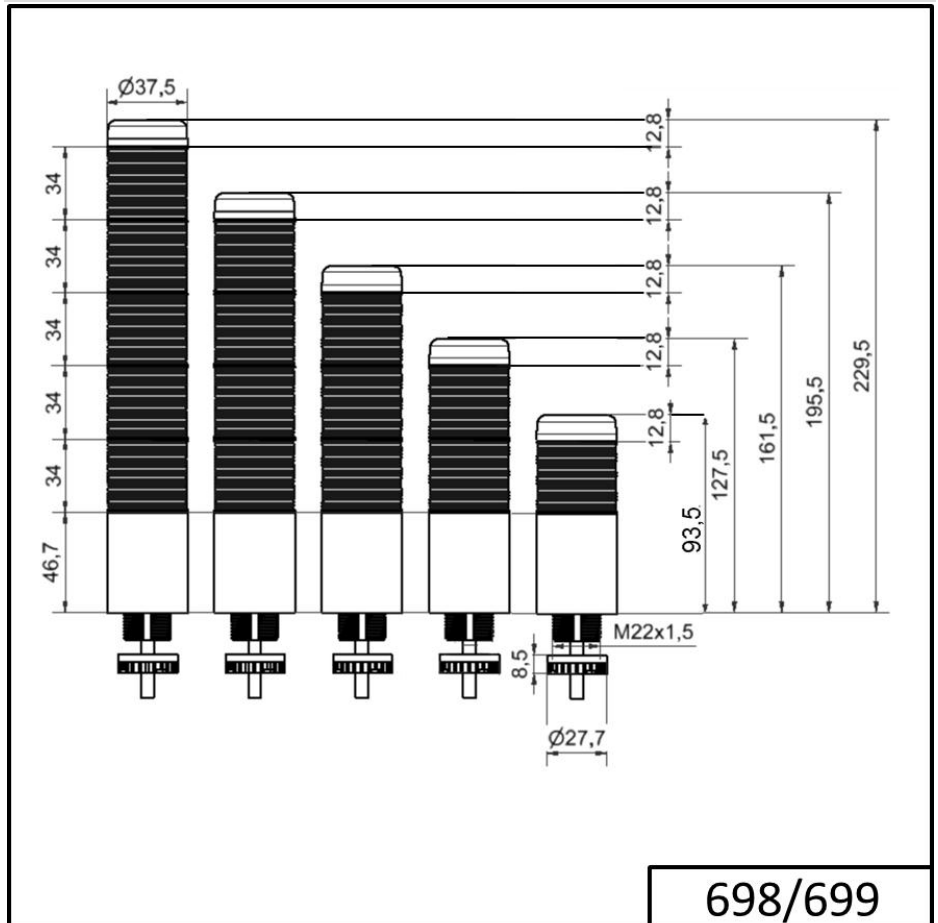

Completely pre-assembled Signal Towers / KOMPAKT 37
K37cl sr plug EM Pulse tone 24VAC/DC RD

Part No.:	699.810.75
Series:	Kompakt 37

MECHANICAL DATA	
Height	107 mm
Diameter	38 mm
Materials	PC
Dome colour	Clear
Housing colour	Black
Protection category	IP65
Connection	M12 plug 5-pole
Cable entry	Membrane grommet
Cable entry minimum	d = 1 mm
Cable entry maximum	d = 9 mm
Tension relief	Pull-out protection
Type of fixing	Built-in mounting
Service life optical	50,000 h maximum
Acoustic service life	5,000 h minimum
Working temperature minimum	-20°C
Working temperature maximum	+50°C
UL Type Rating	Type 12 Type 4X
Weight with packaging	100 g
Product weight	60 g

ELECTRICAL DATA	
Operating voltage	24V
Operating voltage type	AC/DC
Operating voltage type	50Hz
Operating voltage tolerance	+/- 10%
Rated operational voltage	24 VDC
Rated operational current	55 mA
Rated inrush current	500 mA
Protection class	Protection class 2
Pollution degree	3 In the connection area: 2

OPTICAL DATA	
Light source	LED
Light colour	Red
Optical signal image	Permanent

ACUSTICAL DATA	
Volume/dB(max) at 1m distance	85,0 dB dB(A)

! For additional installation and mounting information, refer to the appropriate user guide at www.werma.com. This printed copy is for information only and is subject to alteration.

Completely pre-assembled Signal Towers / KOMPAKT 37
K37cl sr plug EM Pulse tone 24VAC/DC RD

Acoustic signal image	Pulse tone
Audio frequency	3000 Hz

DRAWING

! For additional installation and mounting information, refer to the appropriate user guide at www.werma.com. This printed copy is for information only and is subject to alteration.