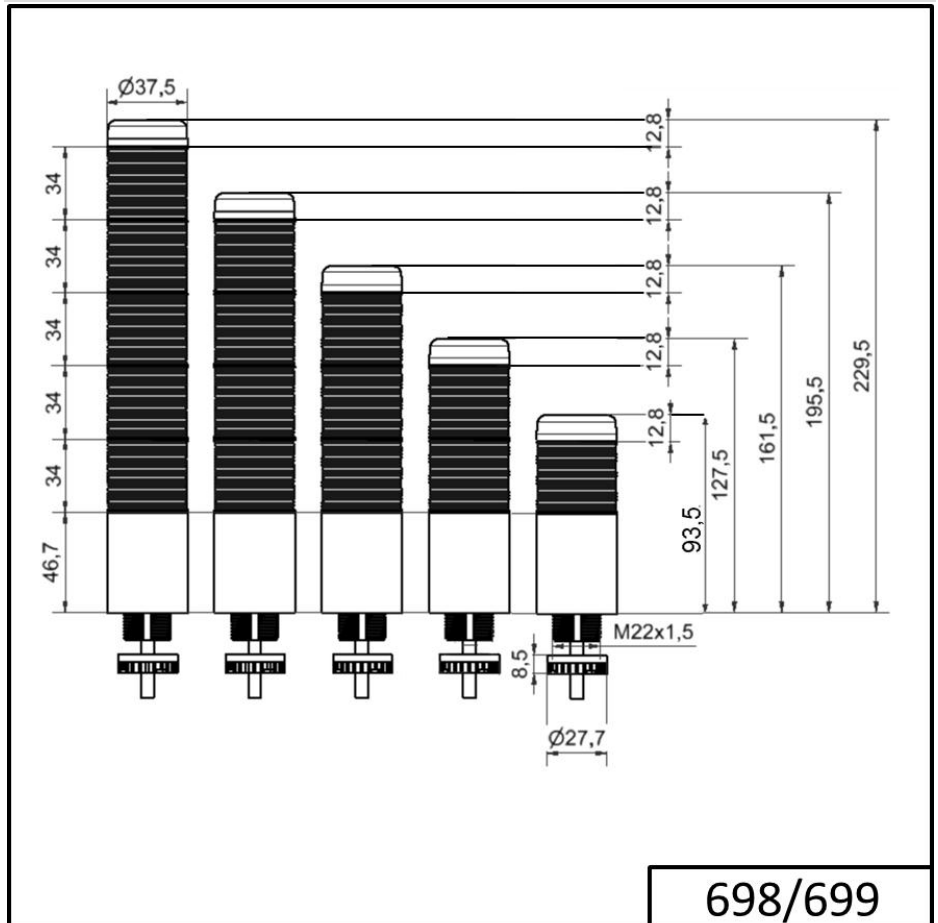

Completely pre-assembled Signal Towers / KOMPAKT 37
K37 plug EM Pulse tone 24VAC/DC YE

Part No.:	699.630.75
Series:	Kompakt 37

MECHANICAL DATA	
Height	107 mm
Diameter	38 mm
Materials	PC
Dome colour	Yellow
Housing colour	Black
Protection category	IP65
Connection	M12 plug 5-pole
Cable entry	Membrane grommet
Cable entry minimum	d = 1 mm
Cable entry maximum	d = 9 mm
Tension relief	Pull-out protection
Type of fixing	Built-in mounting
Service life optical	50,000 h maximum
Acoustic service life	5,000 h minimum
Working temperature minimum	-20°C
Working temperature maximum	+50°C
UL Type Rating	Type 12 Type 4X
Weight with packaging	100 g
Product weight	60 g

ELECTRICAL DATA	
Operating voltage	24V
Operating voltage type	AC/DC
Operating voltage type	50Hz
Operating voltage tolerance	+/- 10%
Rated operational voltage	24 VDC
Rated operational current	55 mA
Rated inrush current	500 mA
Protection class	Protection class 2
Pollution degree	3 In the connection area: 2

OPTICAL DATA	
Light source	LED
Light colour	Yellow
Optical signal image	Permanent

ACUSTICAL DATA	
Volume/dB(max) at 1m distance	85,0 dB dB(A)

! For additional installation and mounting information, refer to the appropriate user guide at www.werma.com. This printed copy is for information only and is subject to alteration.

Completely pre-assembled Signal Towers / KOMPAKT 37
K37 plug EM Pulse tone 24VAC/DC YE

Acoustic signal image	Pulse tone
Audio frequency	3000 Hz

DRAWING

! For additional installation and mounting information, refer to the appropriate user guide at www.werma.com. This printed copy is for information only and is subject to alteration.