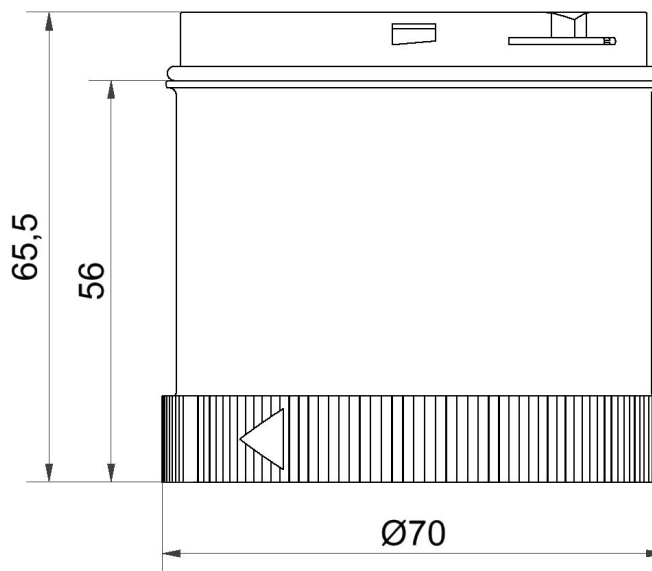

Modular Signal Towers / KombiSIGN 72
TwinLIGHT Classic 24VAC/DC YE

DRAWING

For additional installation and mounting information, refer to the appropriate user guide at www.werma.com. This printed copy is for information only and is subject to alteration.