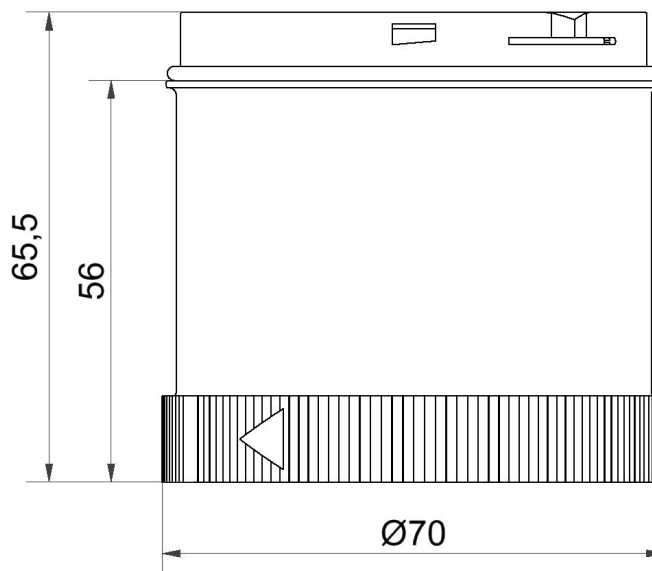

Modular Signal Towers / KombiSIGN 72
TwinLIGHT Classic 24VAC/DC RD

Part No.:	647.110.75
Series:	KombiSIGN 72

MECHANICAL DATA	
Height	66 mm
Diameter	70 mm
Materials	PC
Dome colour	Red
Protection category	IP65
Service life optical	50,000 h maximum
Working temperature minimum	-30°C
Working temperature maximum	+60°C
UL Type Rating	Type 12
Weight with packaging	91 g
Product weight	77 g

Modular Signal Towers / KombiSIGN 72 TwinLIGHT Classic 24VAC/DC RD

DRAWING

For additional installation and mounting information, refer to the appropriate user guide at www.werma.com. This printed copy is for information only and is subject to alteration.